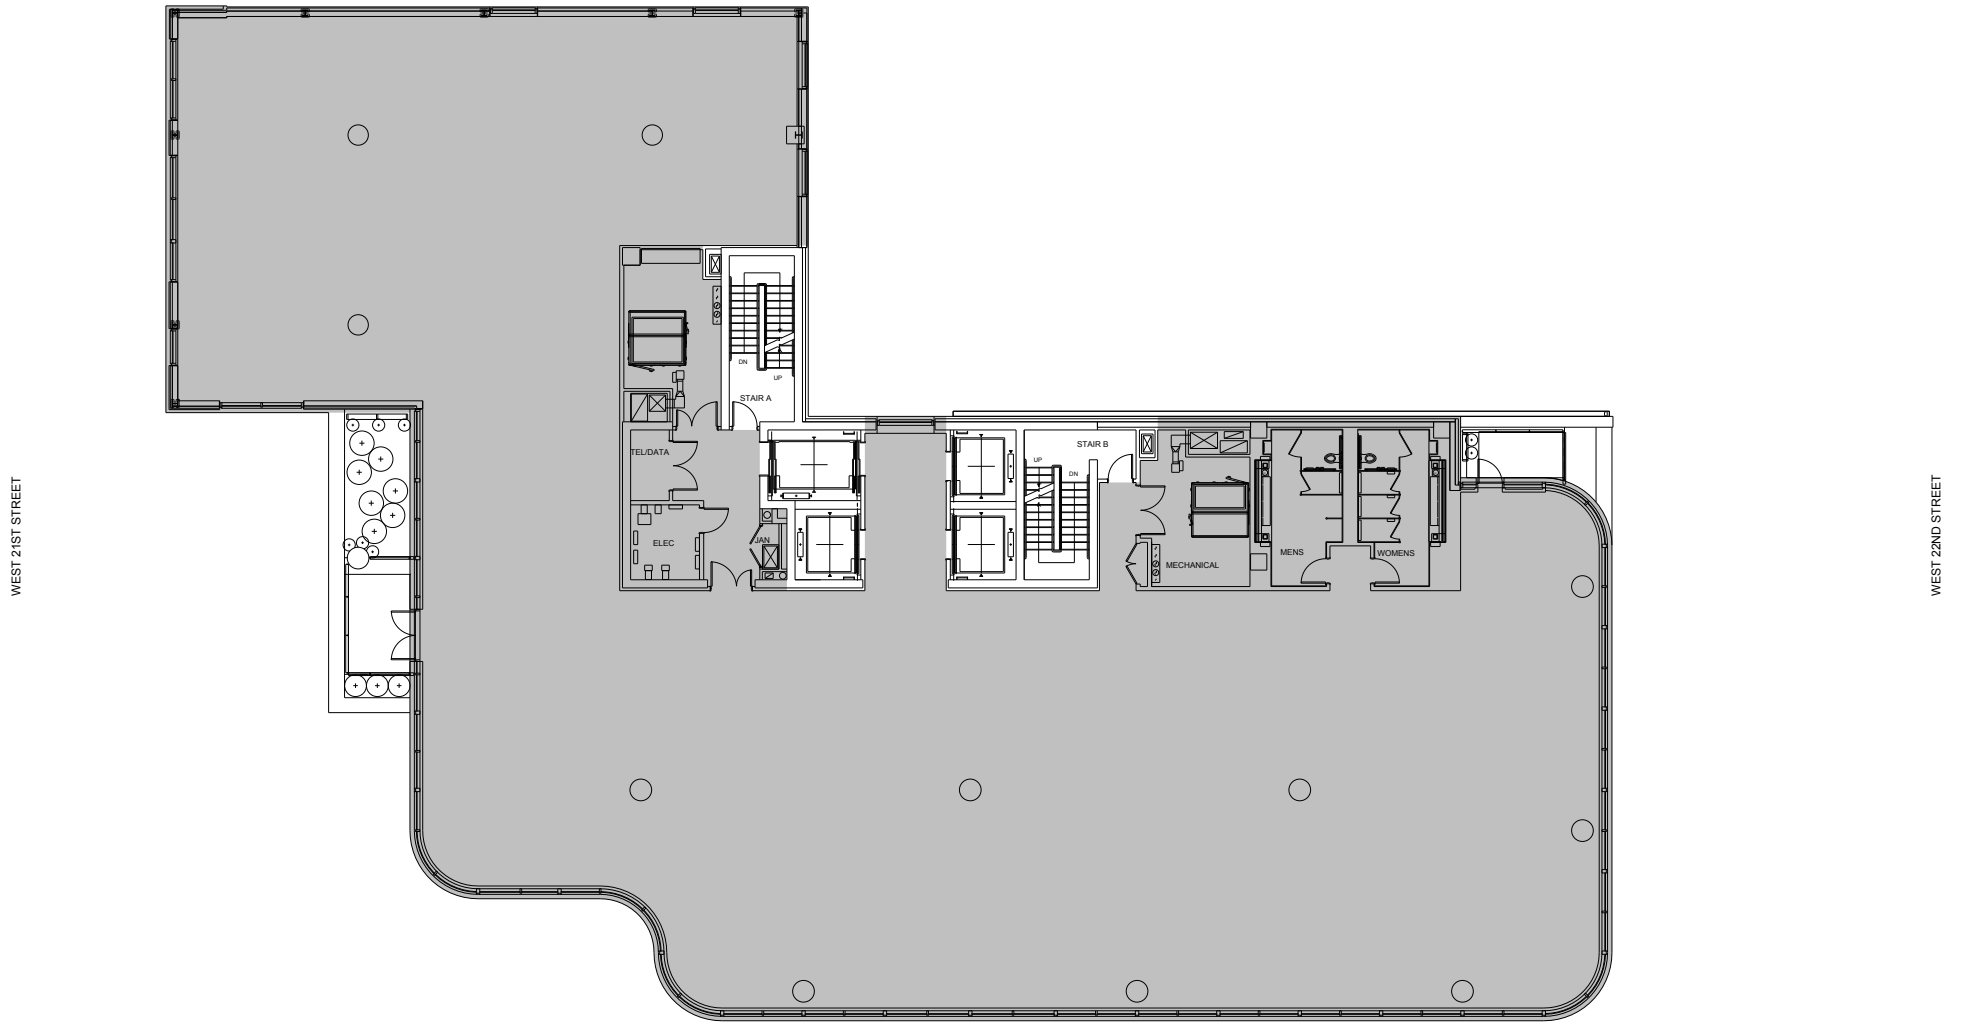

Suite 500  
Approx: 18,600 SF

Leasing Contacts:

Josh Glick	Jared Silverman	Jared Solomon
212.894.7413	212.894.7458	212.894.7410
jglick@vno.com	jsilverman@vno.com	jsolomon@vno.com