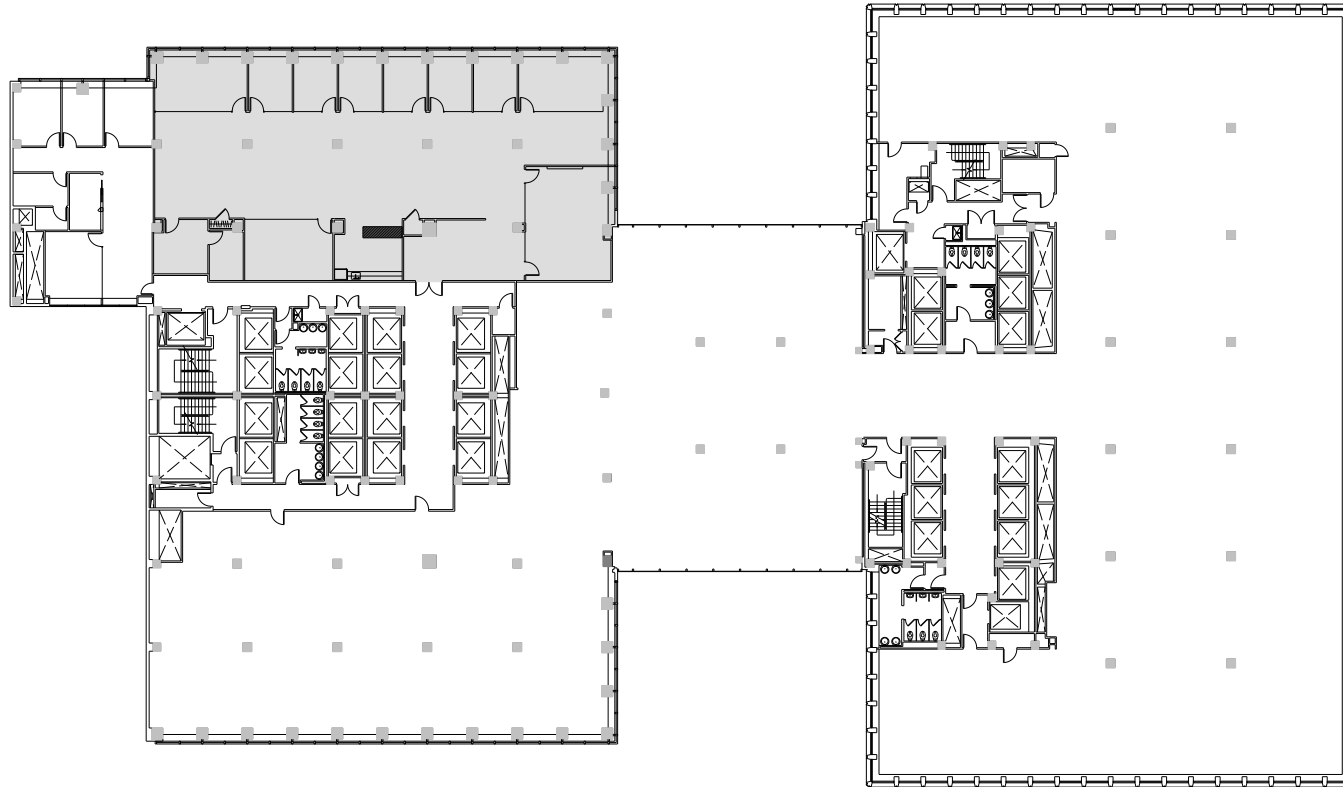

280 Park

Partial 5th Floor - 8,187 RSF

Leasing Contacts:

Edward Riguardi
212.894.7923
eriguardi@vno.com