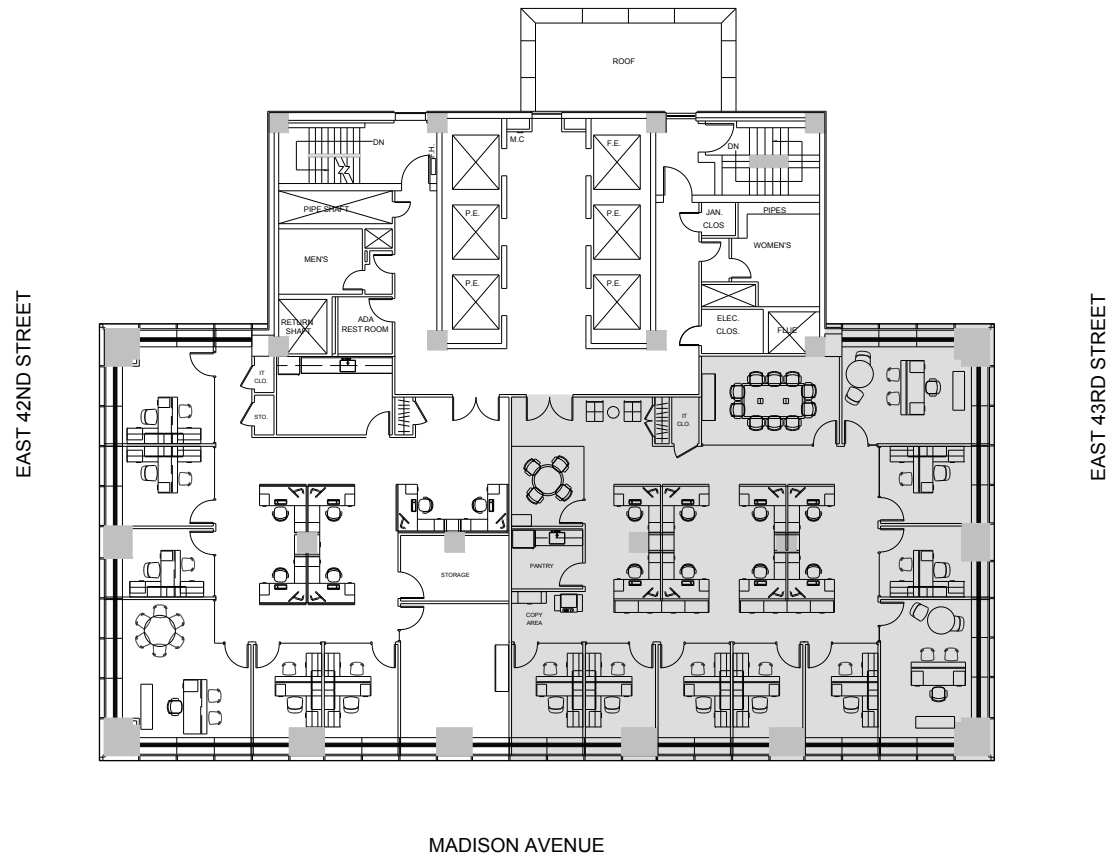

330 Madison Avenue

Partial 23rd Floor - 5,295 RSF

Leasing Contacts:

Jared Solomon
212.894.7410
jsolomon@vno.com

VORNADO
REALTY TRUST