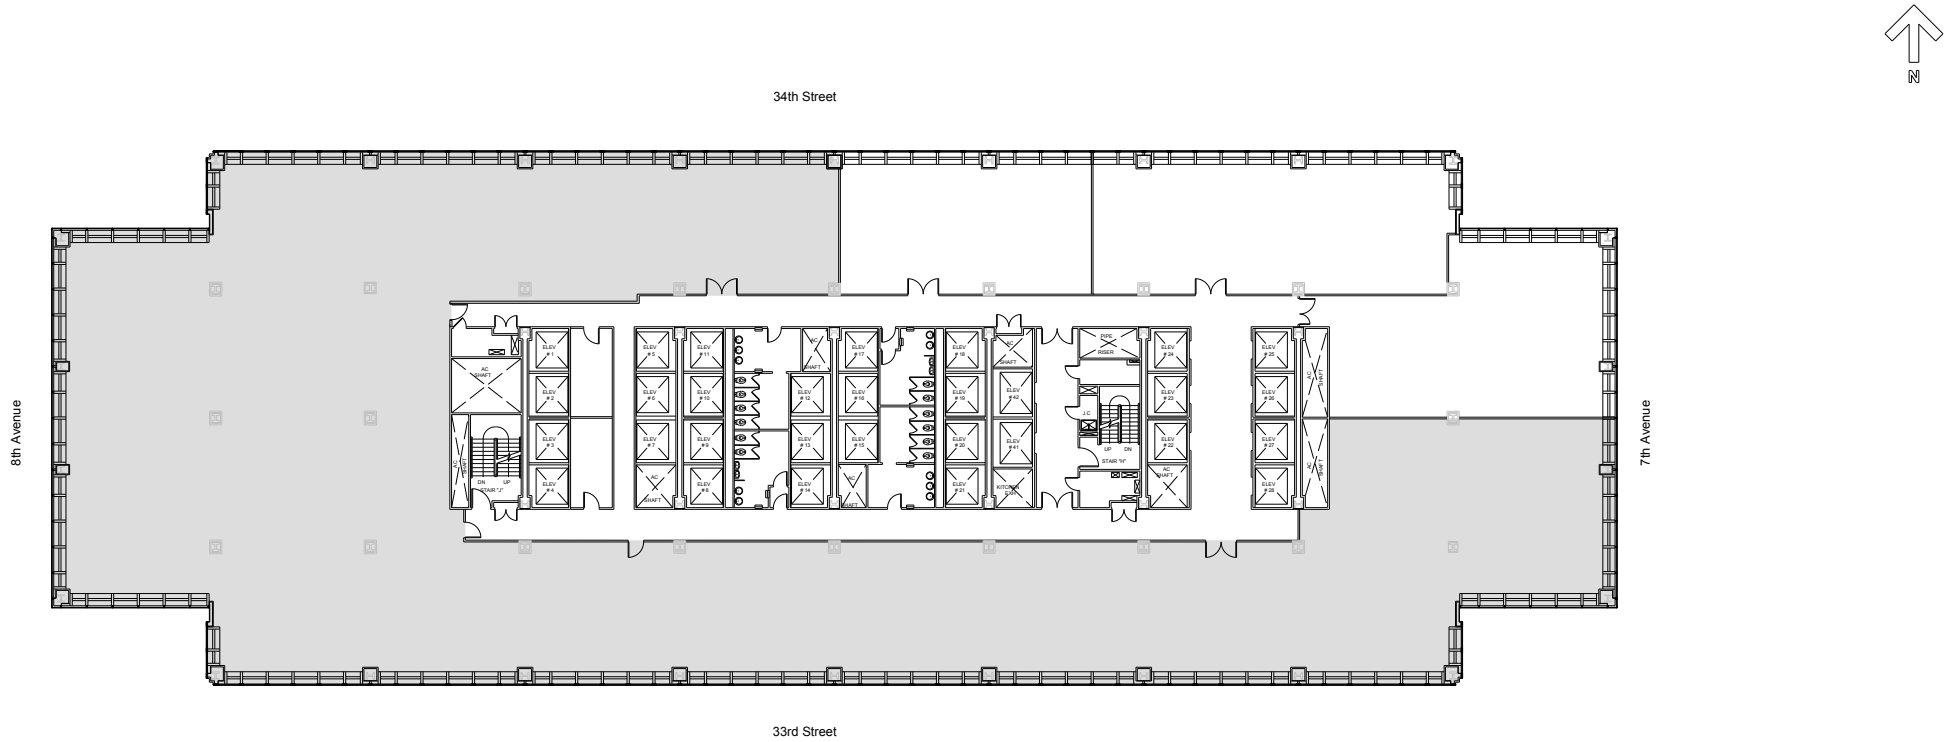

PENN 1

Partial 19th Floor - 29,683 RSF

Leasing Contacts:

Josh Glick	Jared Silverman	Anthony Cugini
212.894.7413	212.894.7458	212.894.7425
jglick@vno.com	jsilverman@vno.com	acugini@vno.com

VORNADO
REALTY TRUST