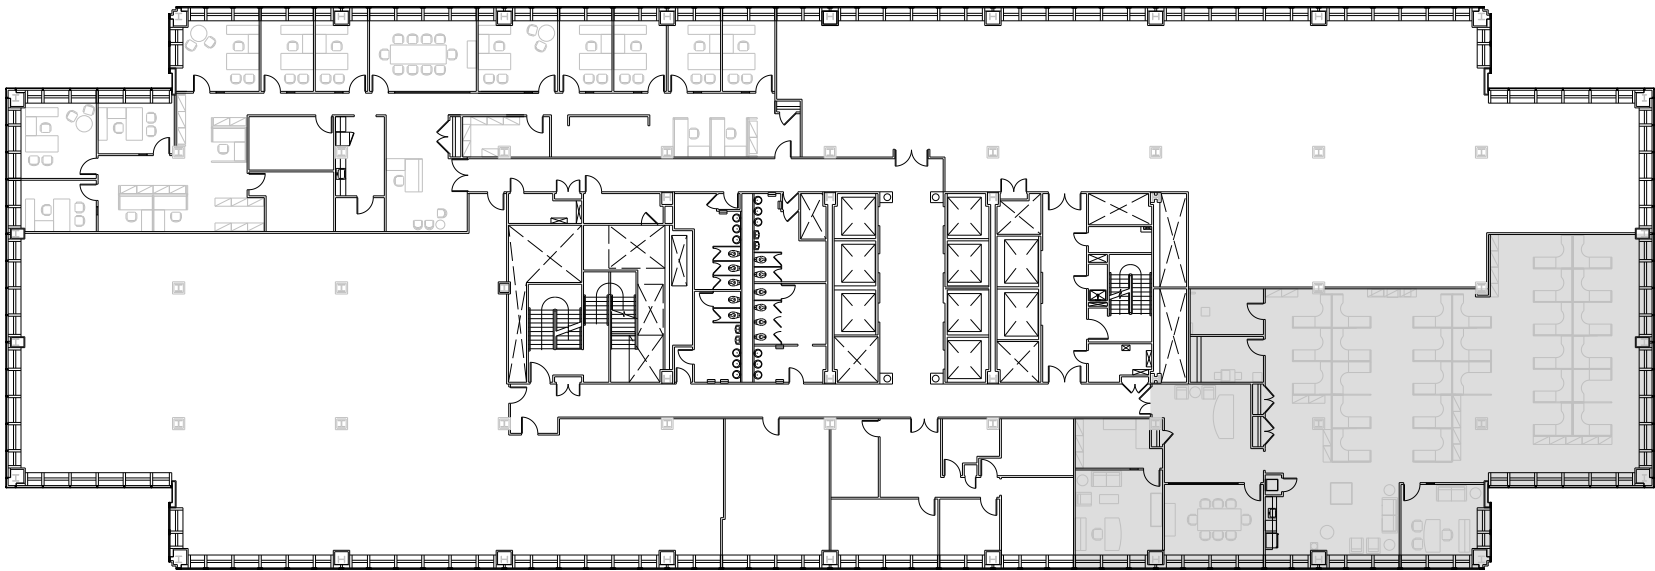

PENN 1

- 7,744 RSF

Leasing Contacts:

Josh Glick	Jared Silverman	Anthony Cugini	Jordan Donohue
212.894.7413	212.894.7458	212.894.7425	212.894.7456
jglick@vno.com	jsilverman@vno.com	acugini@vno.com	jdonohue@vno.com