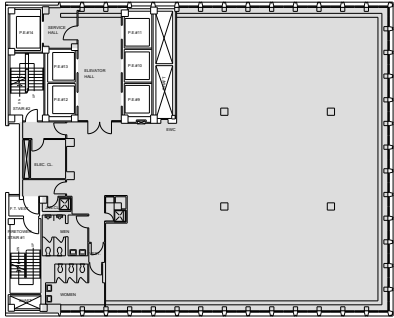

280 Park Avenue

Entire E23rd Floor - 8,936 RSF

WEST BUILDING

EAST BUILDING

Park Avenue

E48th Street

Leasing Contacts:

Edward Riguardi
212.894.7923
eriguardi@vno.com