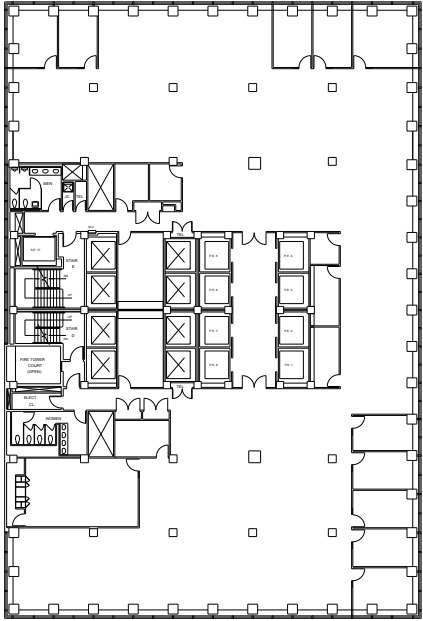

280 Park Avenue

Entire E23rd Floor - 8,936 RSF

WEST BUILDING

EAST BUILDING

Park Avenue

E48th Street

Leasing Contacts:

Edward Riguardi
212.894.7923
eriguardi@vno.com