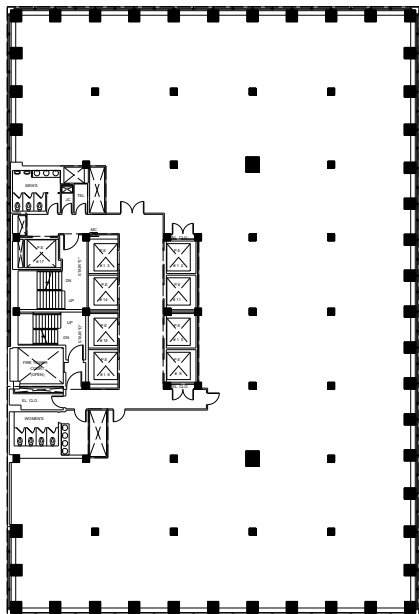

280 Park

Entire E27th Floor - 8,936 RSF

WEST BUILDING

EAST BUILDING

Park Avenue

E48th Street

Leasing Contacts:

Edward Riguardi
212.894.7923
eriguardi@vno.com