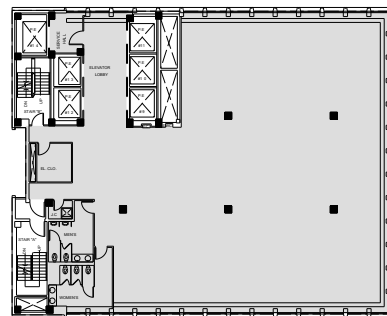

280 Park

Entire E27th Floor - 8,936 RSF

WEST BUILDING

EAST BUILDING

Park Avenue

E48th Street

Leasing Contacts:

Edward Riguardi
212.894.7923
eriguardi@vno.com