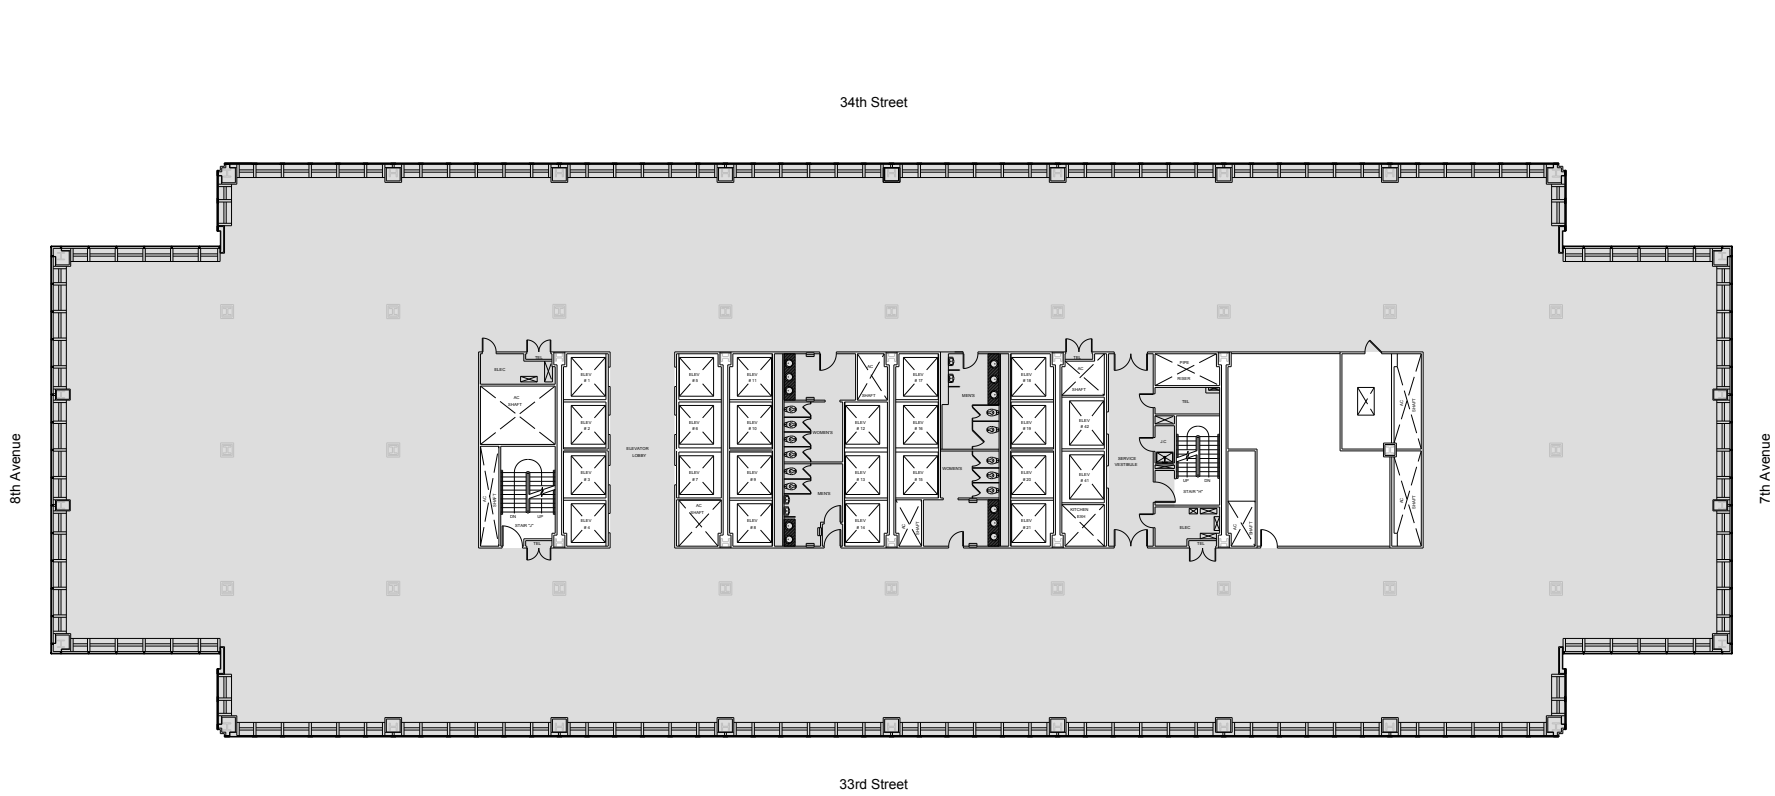

PENN 1

Entire 26th Floor - 34,999 RSF

Leasing Contacts:

Josh Glick	Jared Silverman	Anthony Cugini
212.894.7413	212.894.7458	212.894.7425
jglick@vno.com	jsilverman@vno.com	acugini@vno.com