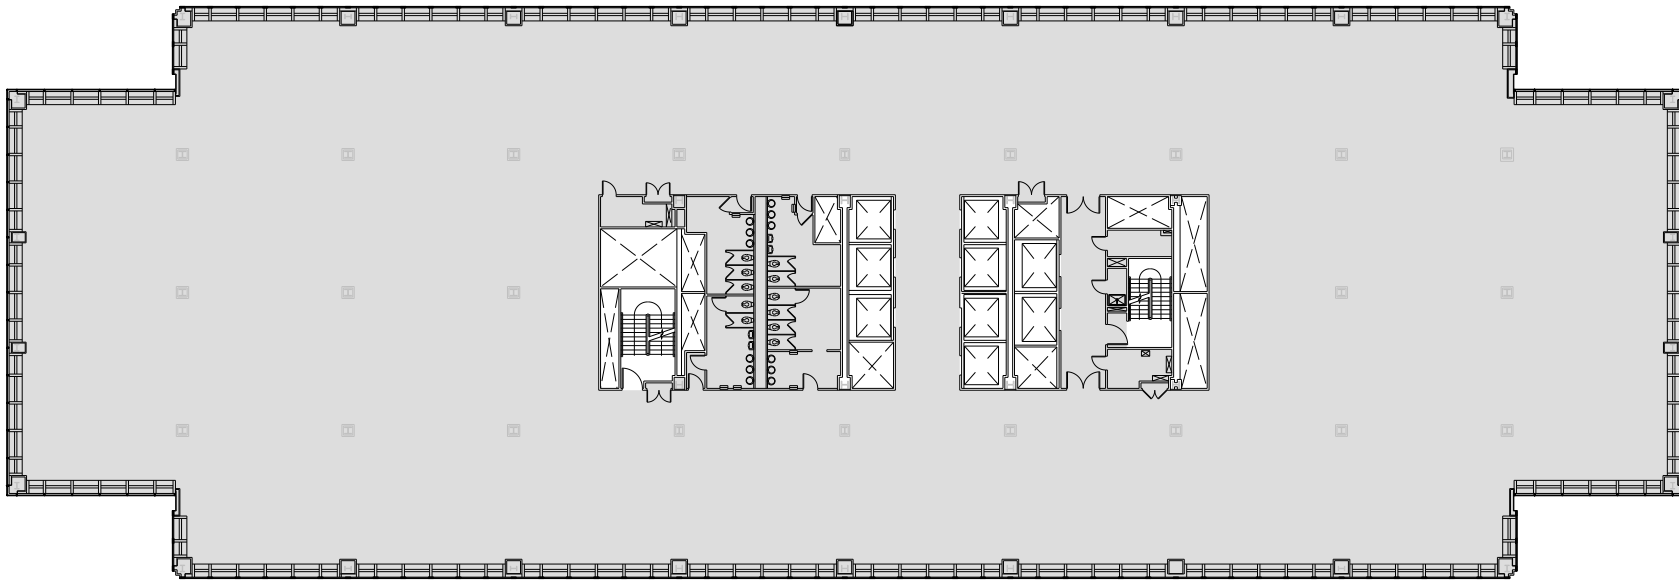

PENN 1

Entire 51st Floor - 37,856 RSF

Leasing Contacts:

Josh Glick	Jared Silverman	Anthony Cugini
212.894.7413	212.894.7458	212.894.7425
jglick@vno.com	jsilverman@vno.com	acugini@vno.com