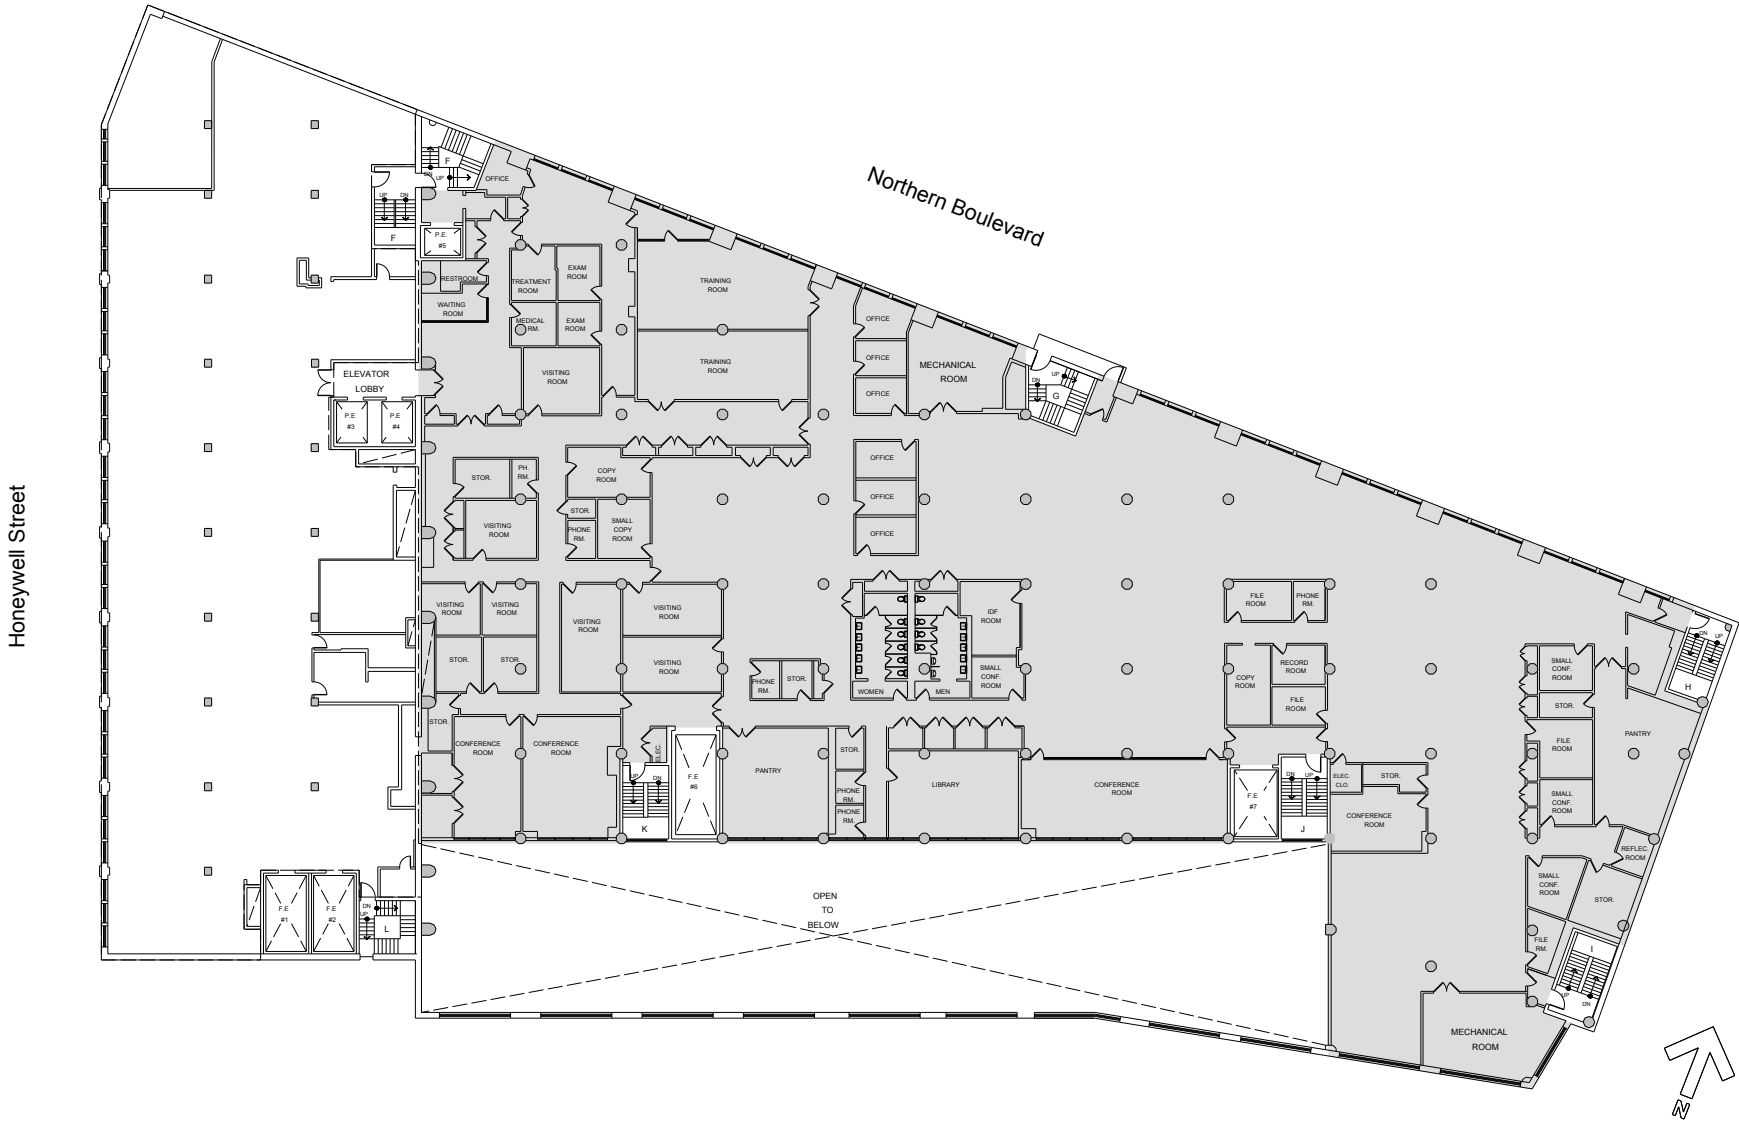

The Center Building

Partial Floor: 05 - 47,902 RSF

Leasing Contacts:

Edward Riguardi
212.894.7923
eriguardi@vno.com

VORNADO
REALTY TRUST