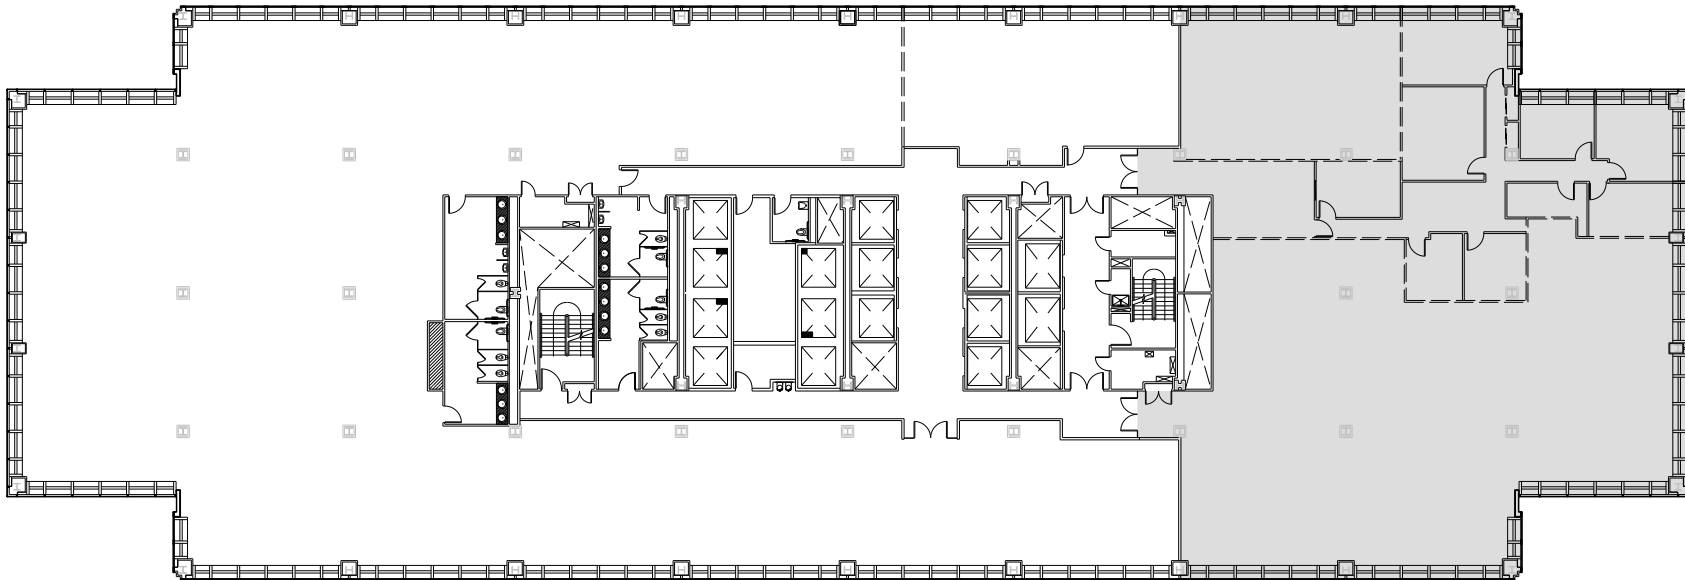

PENN 1

Partial 45th Floor - 13,035 RSF

Leasing Contacts:

Josh Glick	Jared Silverman	Anthony Cugini
212.894.7413	212.894.7458	212.894.7425
jglick@vno.com	jsilverman@vno.com	acugini@vno.com