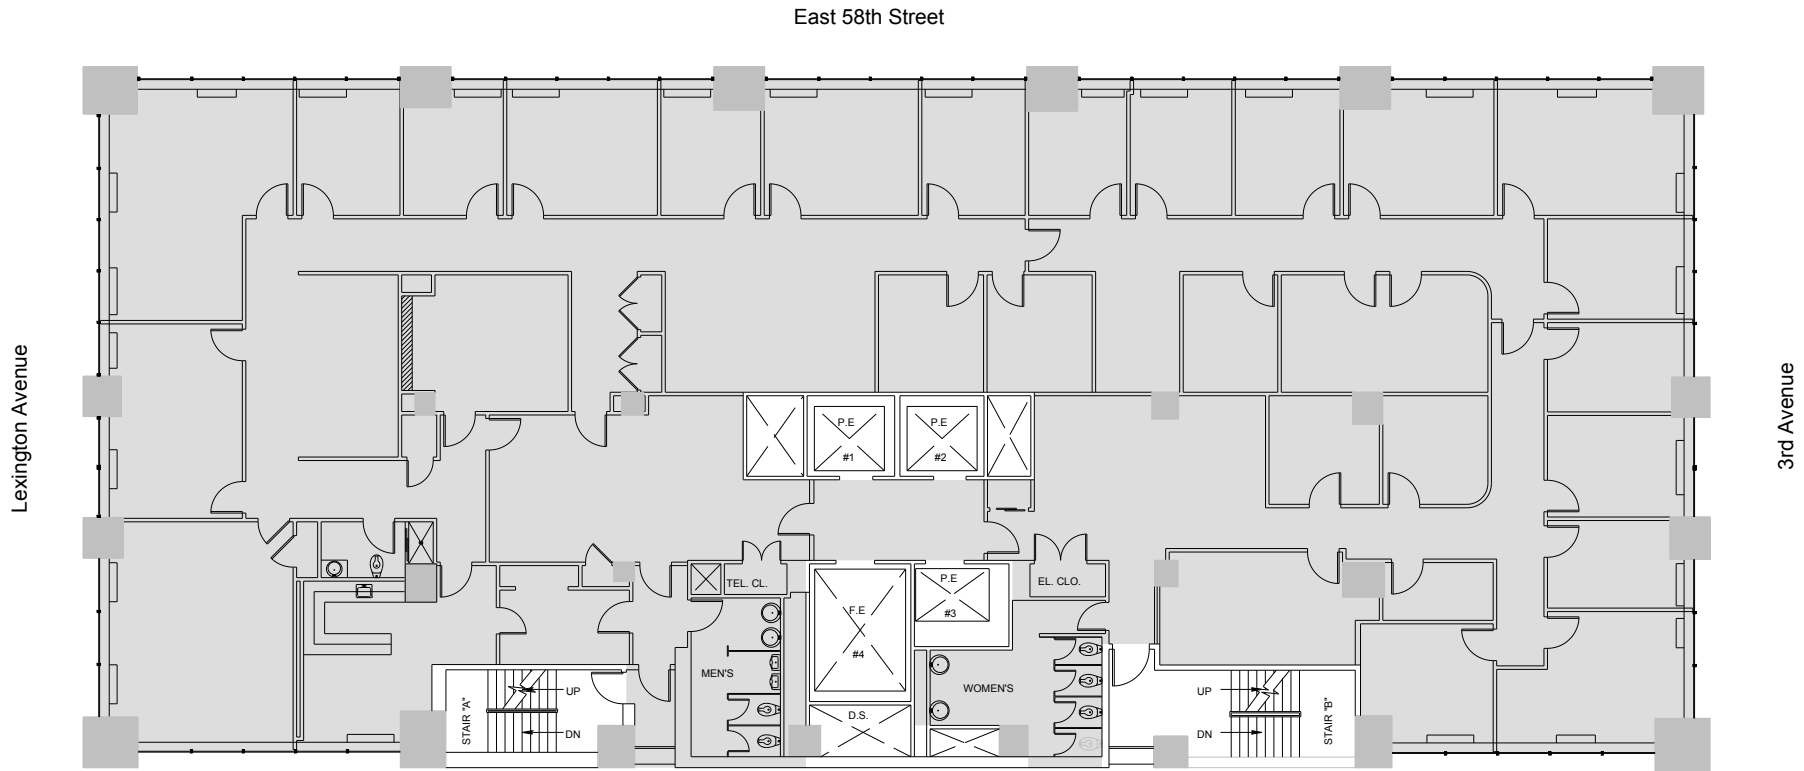

A & D Building

Entire 39th Floor - 12,153 RSF

Leasing Contacts:

Ryan Levy
212.894.7472
rlevy@vno.com

VORNADO
REALTY TRUST