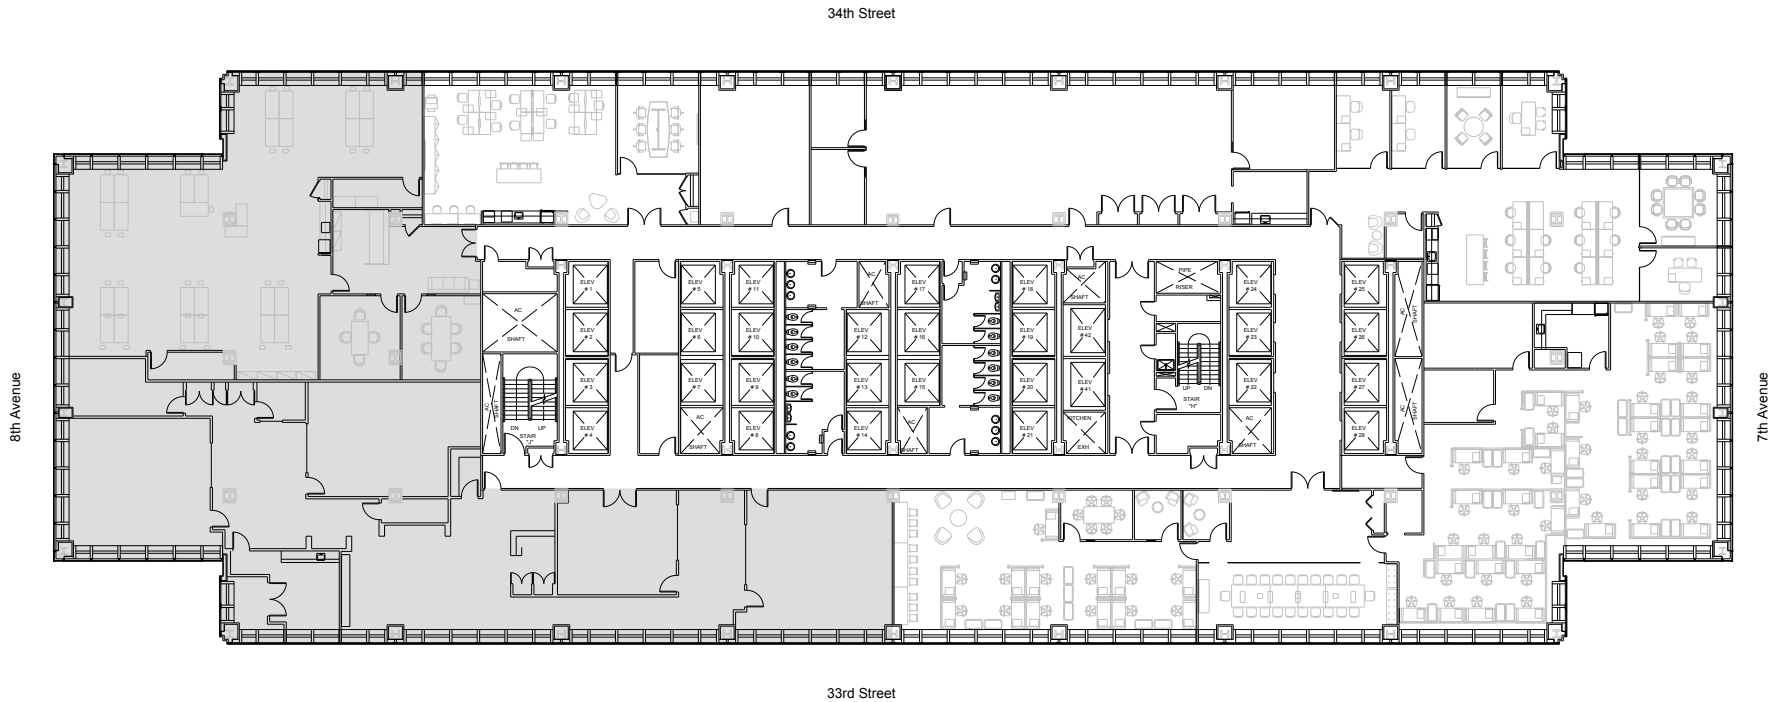

PENN 1

Partial 17th Floor - 14,383 RSF

Leasing Contacts:

Josh Glick	Jared Silverman	Anthony Cugini
212.894.7413	212.894.7458	212.894.7425
jglick@vno.com	jsilverman@vno.com	acugini@vno.com

VORNADO
REALTY TRUST