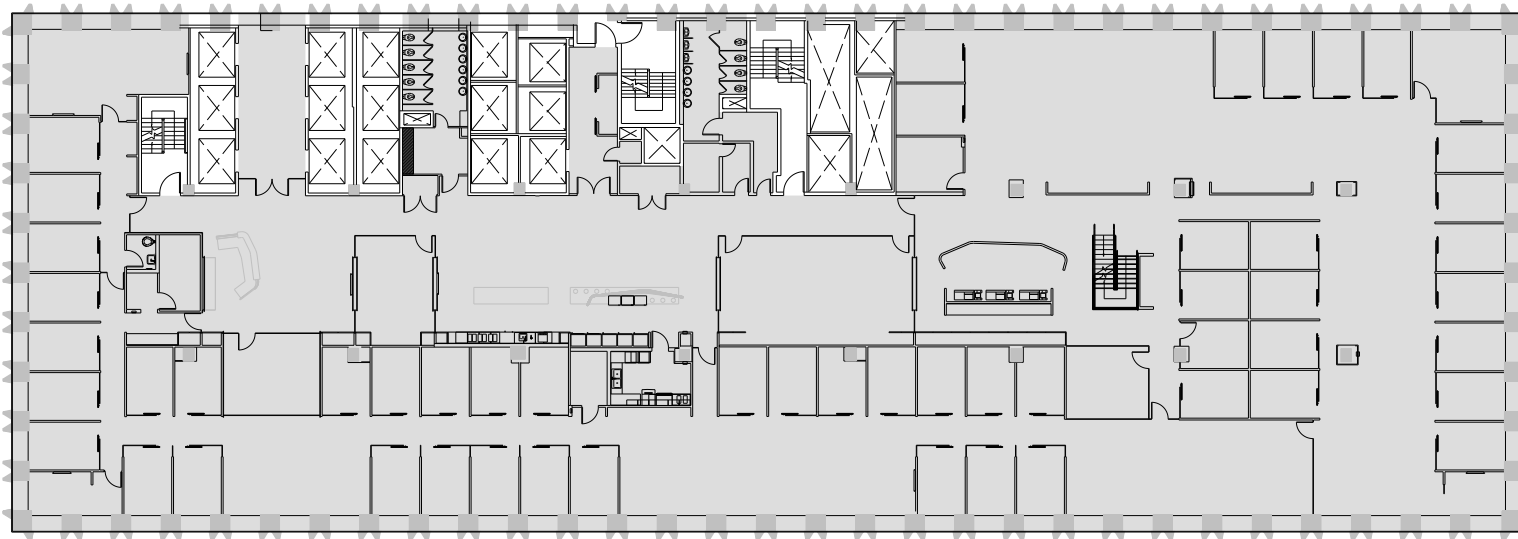

909 Third

Entire 16th Floor - 31,440 RSF

Leasing Contacts:

Ryan Levy
212.894.7472
rlevy@vno.com