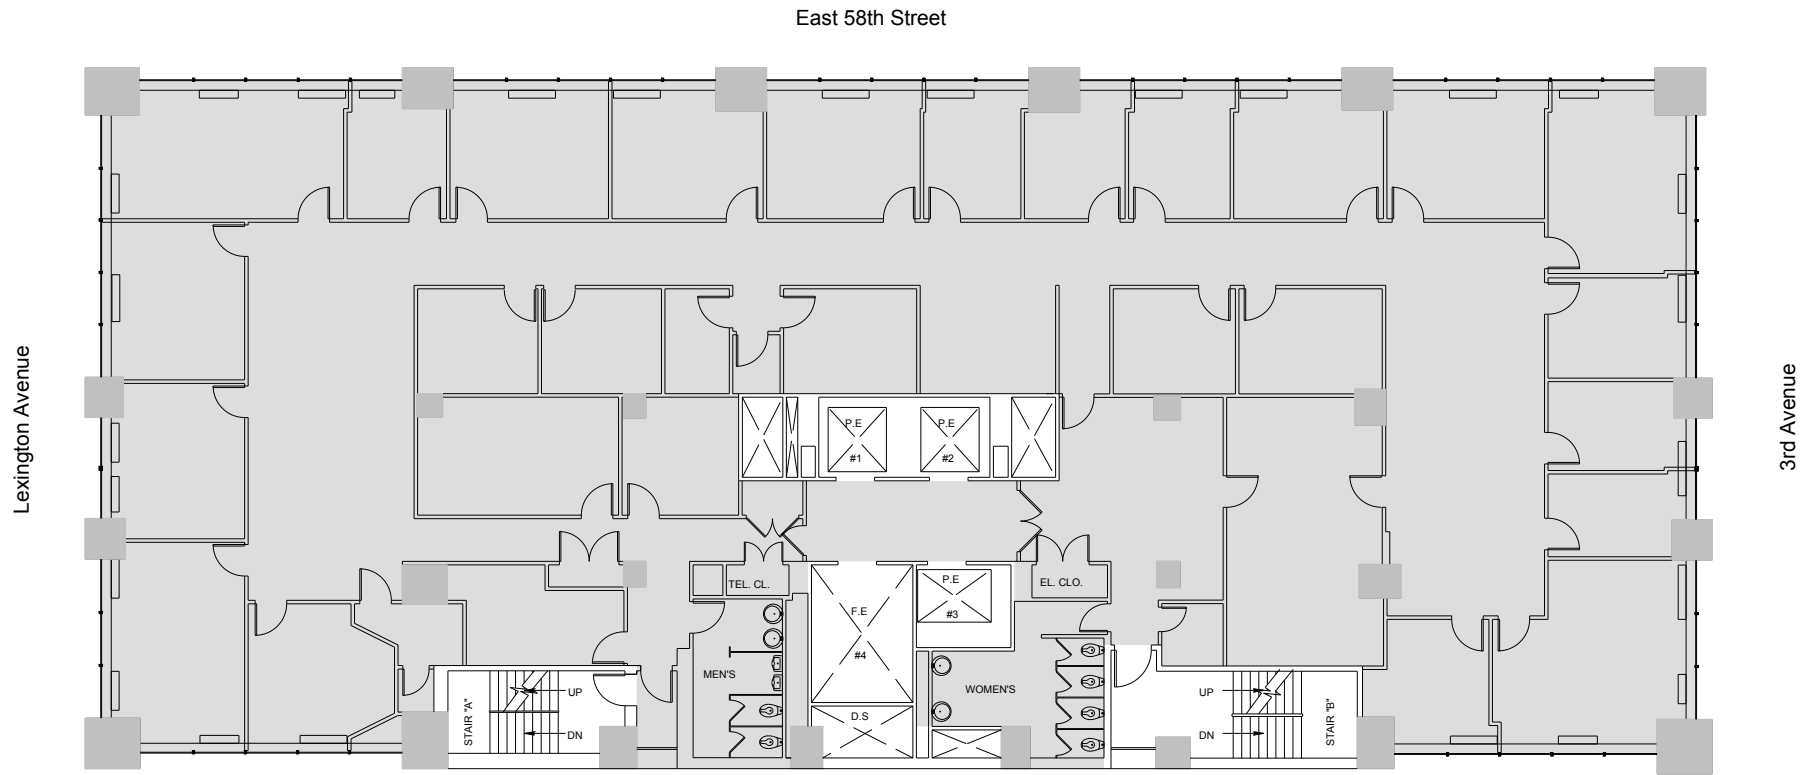

# A & D Building

Entire 34th Floor - 12,119 RSF

Leasing Contacts:

Ryan Levy  
212.894.7472  
rlevy@vno.com

**VORNADO**  
REALTY TRUST