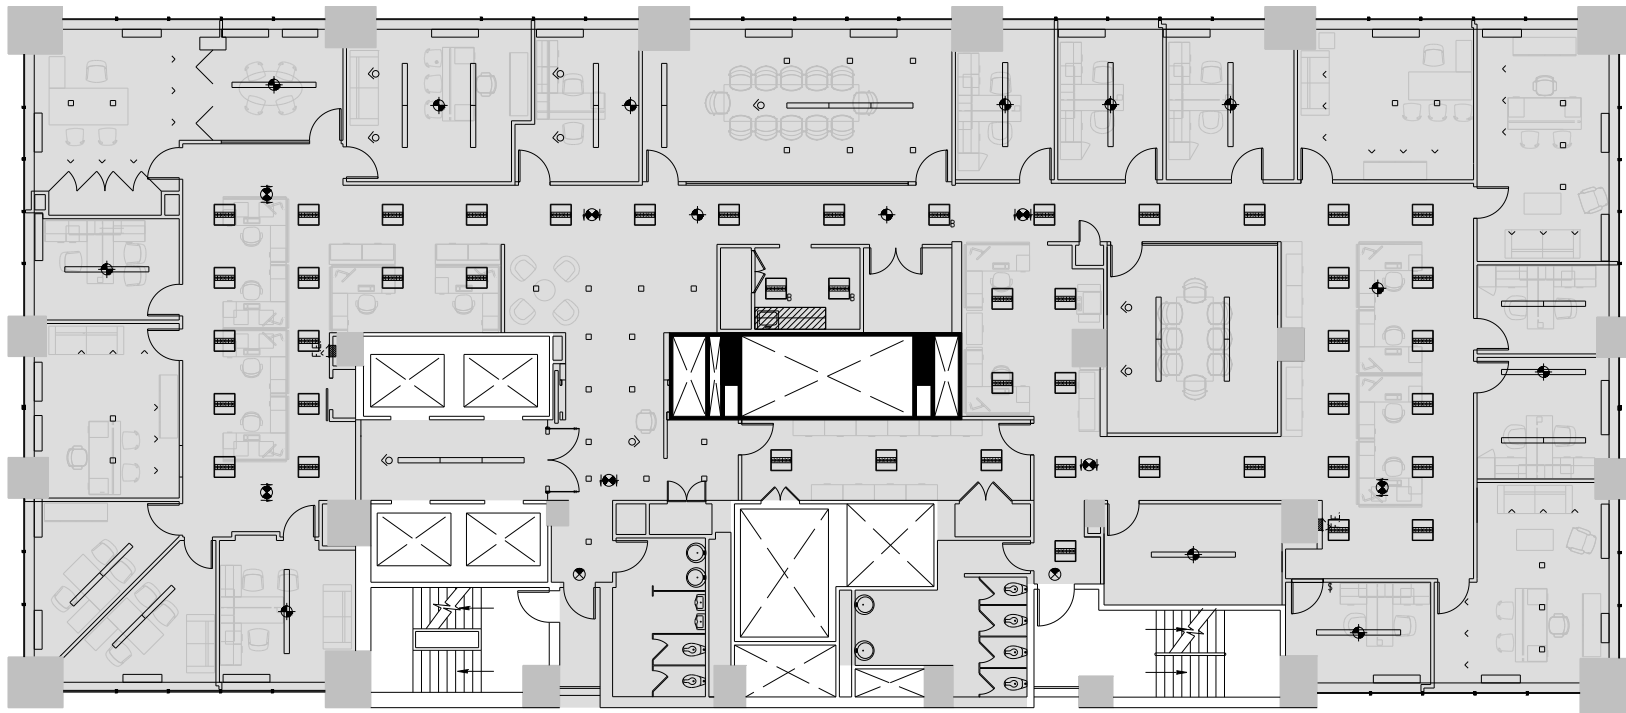

# A & D Building

Entire 19th Floor - 11,667 RSF

---

---

Leasing Contacts:

Ryan Levy      Jordan Donohue  
212.894.7472    212.894.7456  
rlevy@vno.com   jdonohue@vno.com