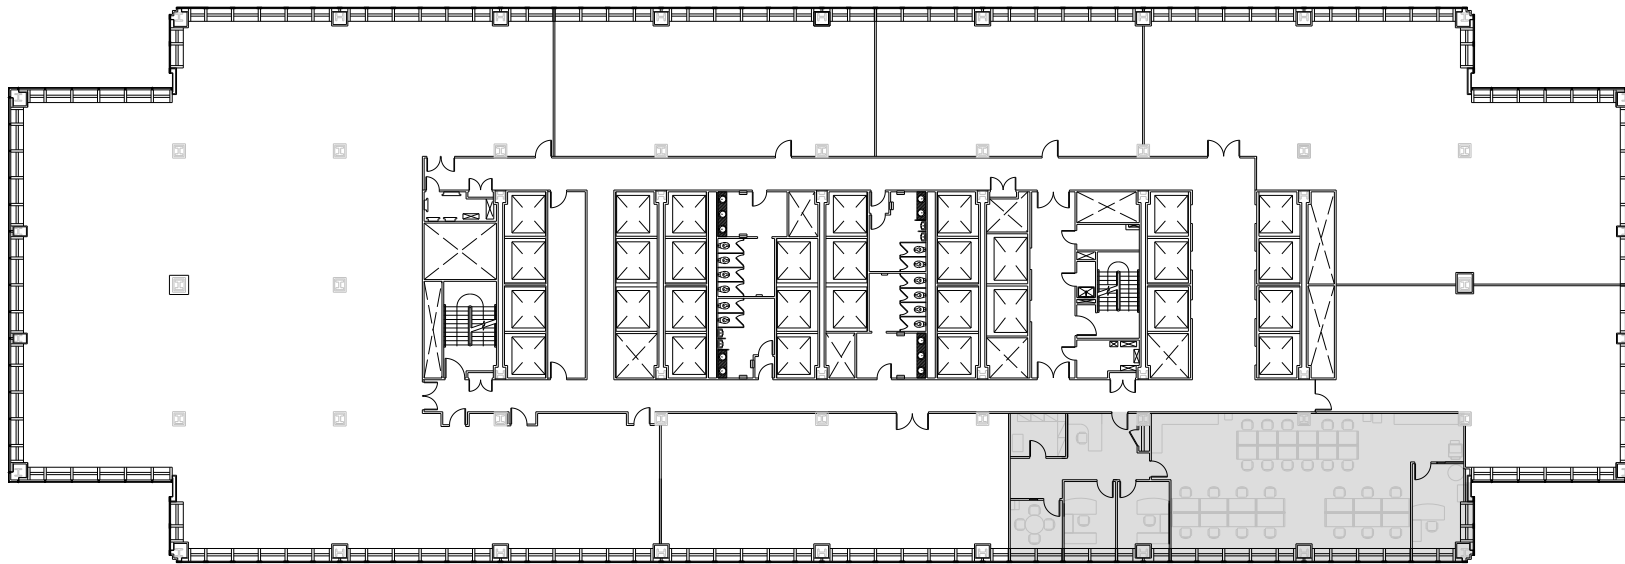

PENN 1

Partial 16th Floor - 3,946 RSF

Leasing Contacts:

Josh Glick	Jared Silverman	Anthony Cugini
212.894.7413	212.894.7458	212.894.7425
jglick@vno.com	jsilverman@vno.com	acugini@vno.com