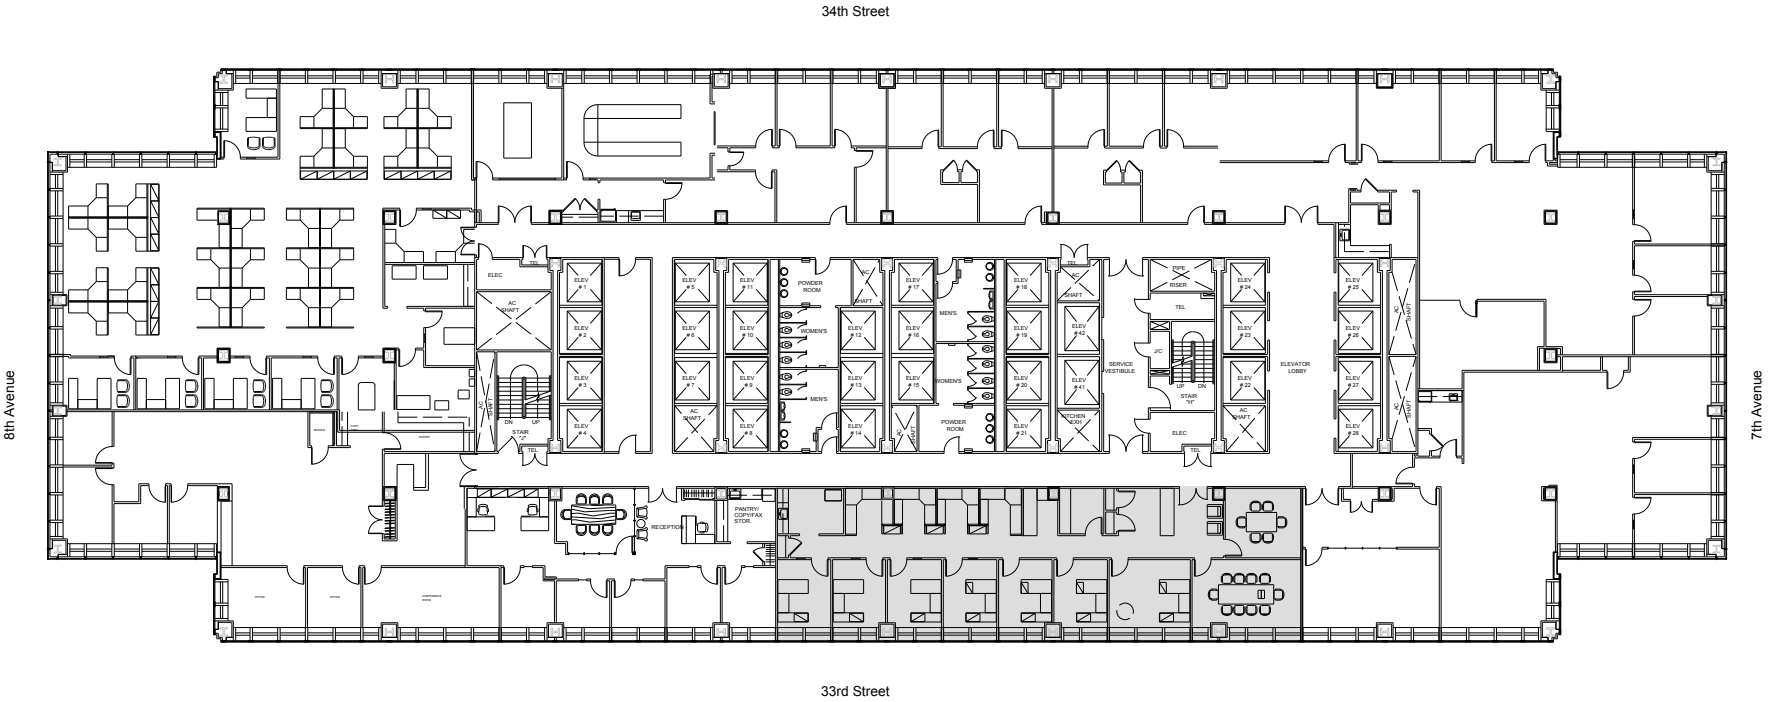

One Penn Plaza

Partial 21st Floor - 4,312 RSF

Leasing Contacts:

Josh Glick Jared Silverman
212.894.7413 212.894.7458
jglick@vno.com jsilverman@vno.com