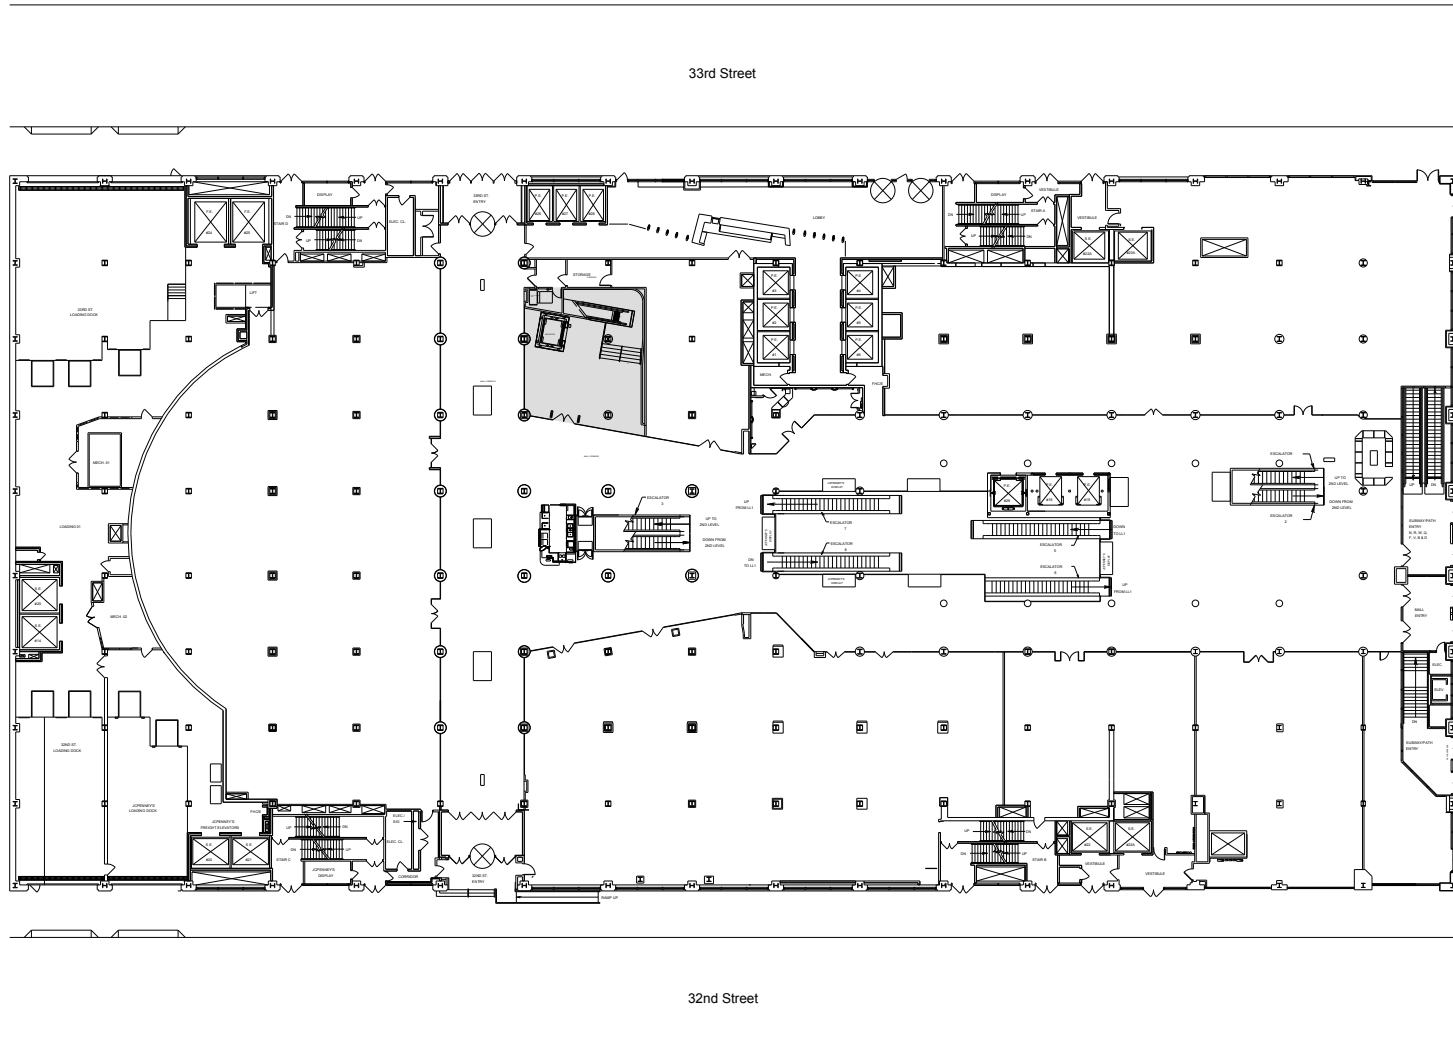

# 100 West 33rd

Partial 1st Floor - 1,274 RSF

Leasing Contacts:

Josh Glick      Jared Silverman  
212.894.7413    212.894.7458  
jglick@vno.com    jsilverman@vno.com