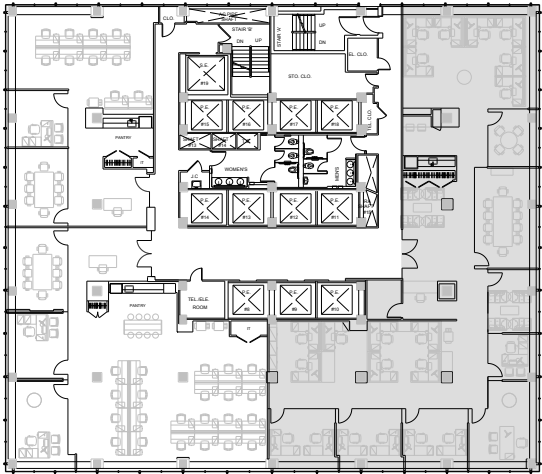

# 90 Park Avenue

Partial 25th Floor - 6,529 RSF

East 39th Street

East 40th Street

Park Avenue

Leasing Contacts:

Jared Silverman     Ryan Levy  
212.894.7458        212.894.7472  
jsilverman@vno.com   rlevy@vno.com