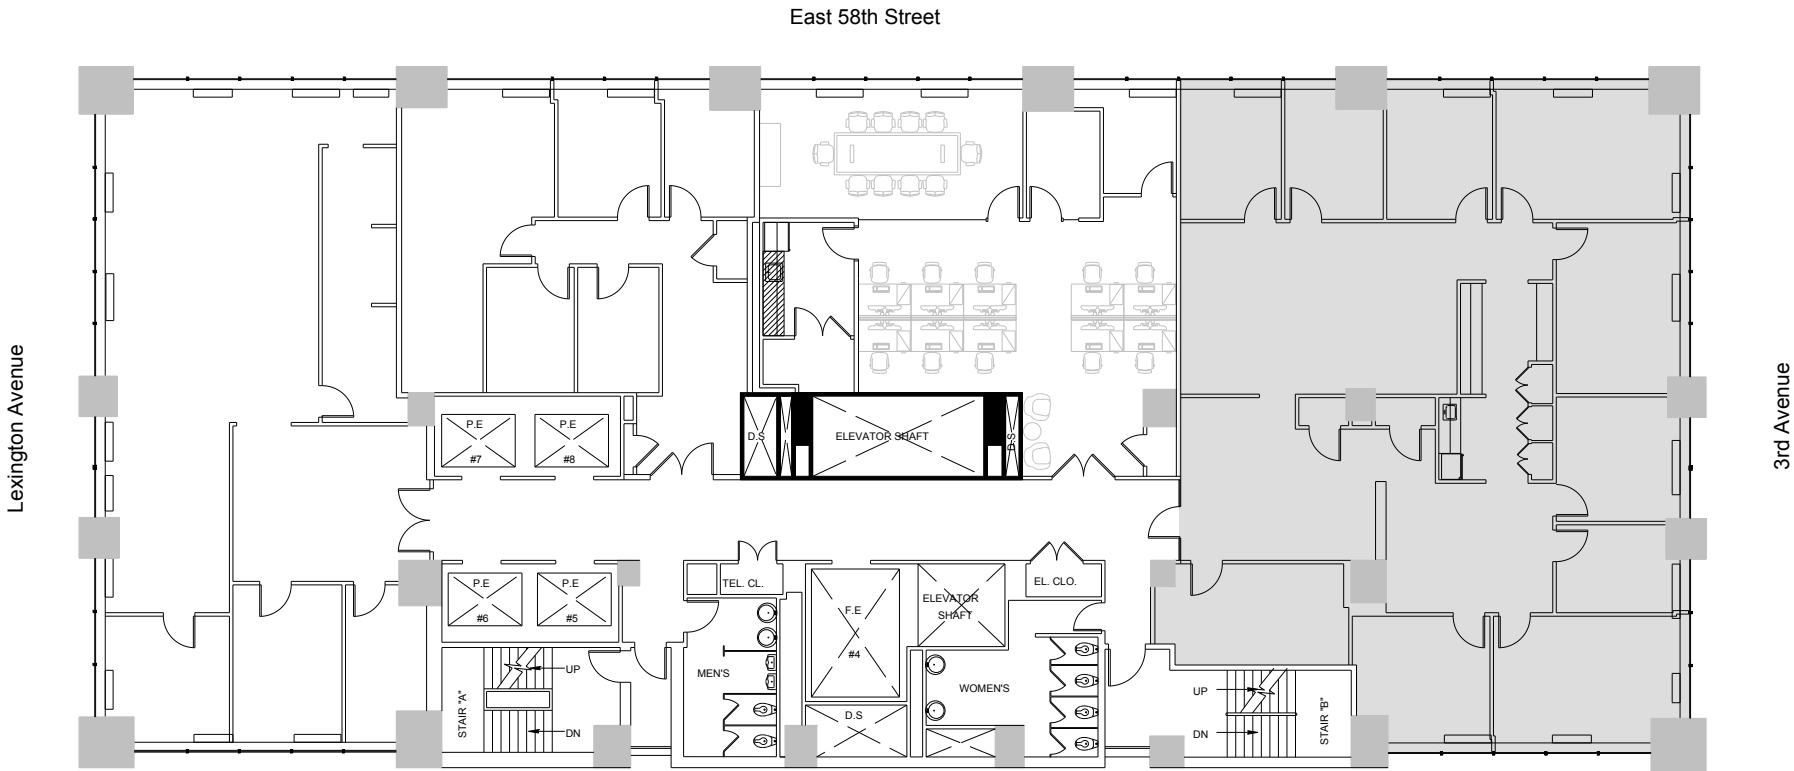

# A & D Building

Partial 21st Floor - 4,755 RSF

Leasing Contacts:

Ryan Levy  
212.894.7472  
rlevy@vno.com

**VORNADO**  
REALTY TRUST