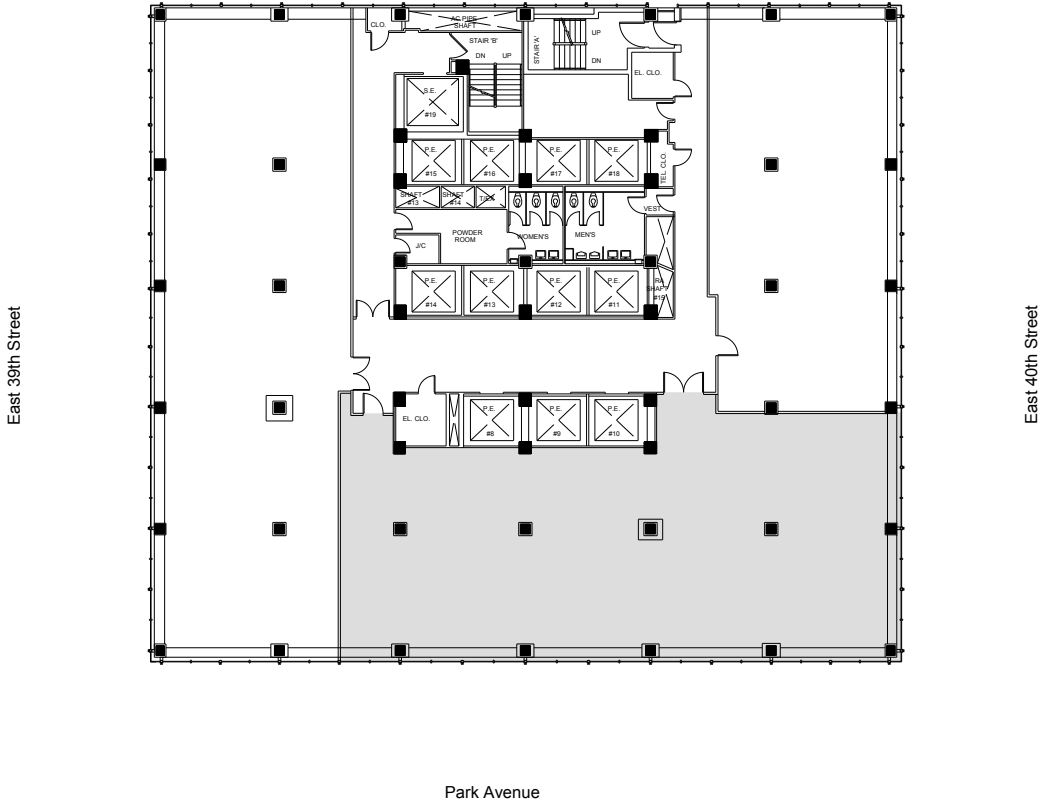

90 Park

Partial 28th Floor - 5,142 RSF

Leasing Contacts:

Jared Silverman Ryan Levy
212.894.7458 212.894.7472
jsilverman@vno.com rlevy@vno.com