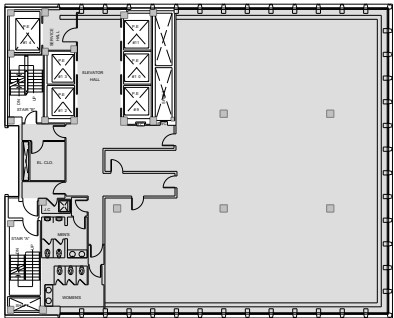

280 Park Avenue

Entire E25th Floor - 8,936 RSF

WEST BUILDING

EAST BUILDING

Park Avenue

E48th Street

Leasing Contacts:

Edward Riguardi
212.894.7923
eriguardi@vno.com