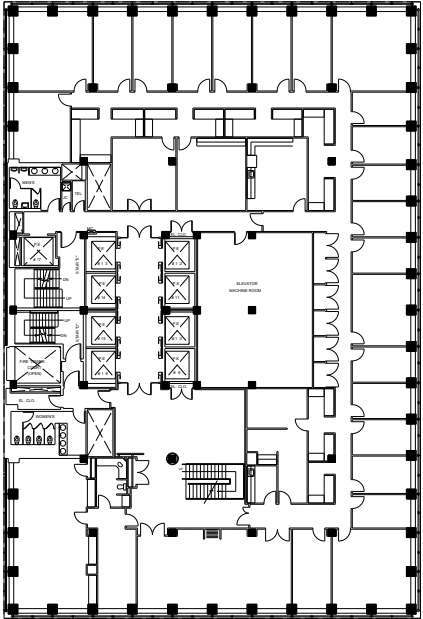

280 Park Avenue

Entire E25th Floor - 8,936 RSF

WEST BUILDING

EAST BUILDING

Park Avenue

E48th Street

Leasing Contacts:

Edward Riguardi
212.894.7923
eriguardi@vno.com