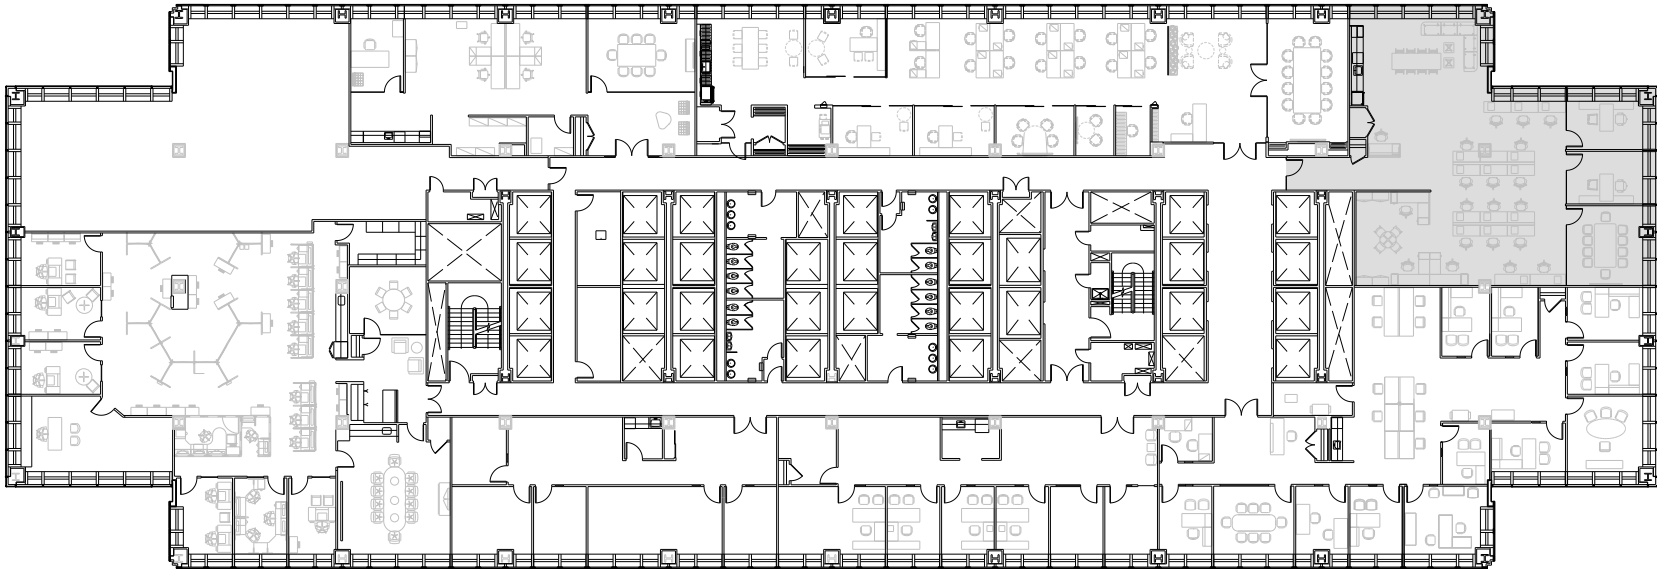

PENN 1

- 4,085 RSF

Leasing Contacts:

Josh Glick	Jared Silverman	Anthony Cugini	Jordan Donohue
212.894.7413	212.894.7458	212.894.7425	212.894.7456
jglick@vno.com	jsilverman@vno.com	acugini@vno.com	jdonohue@vno.com