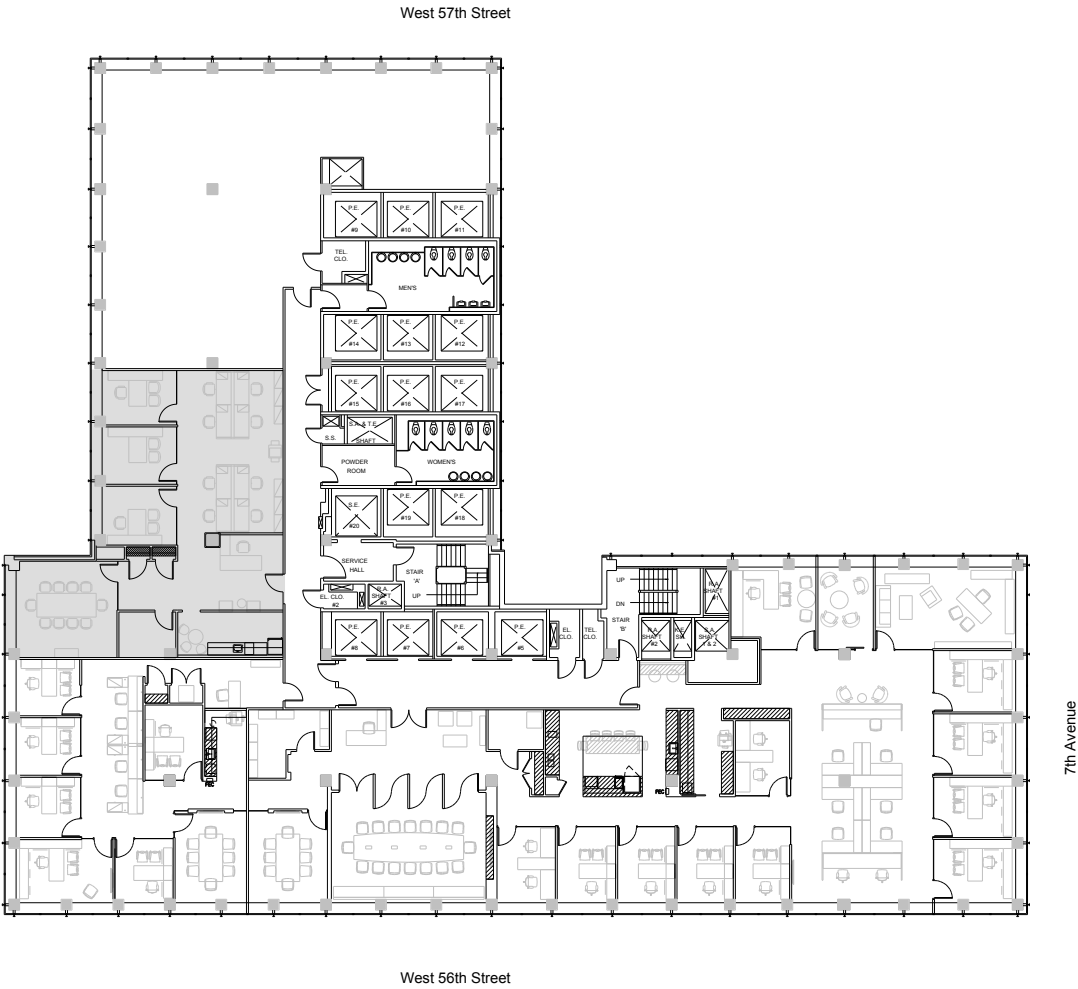

888 Seventh

Partial 16th Floor - 2,896 RSF

Leasing Contacts:

Jared Solomon Ryan Levy
212.894.7410 212.894.7472
jsolomon@vno.com rlevy@vno.com