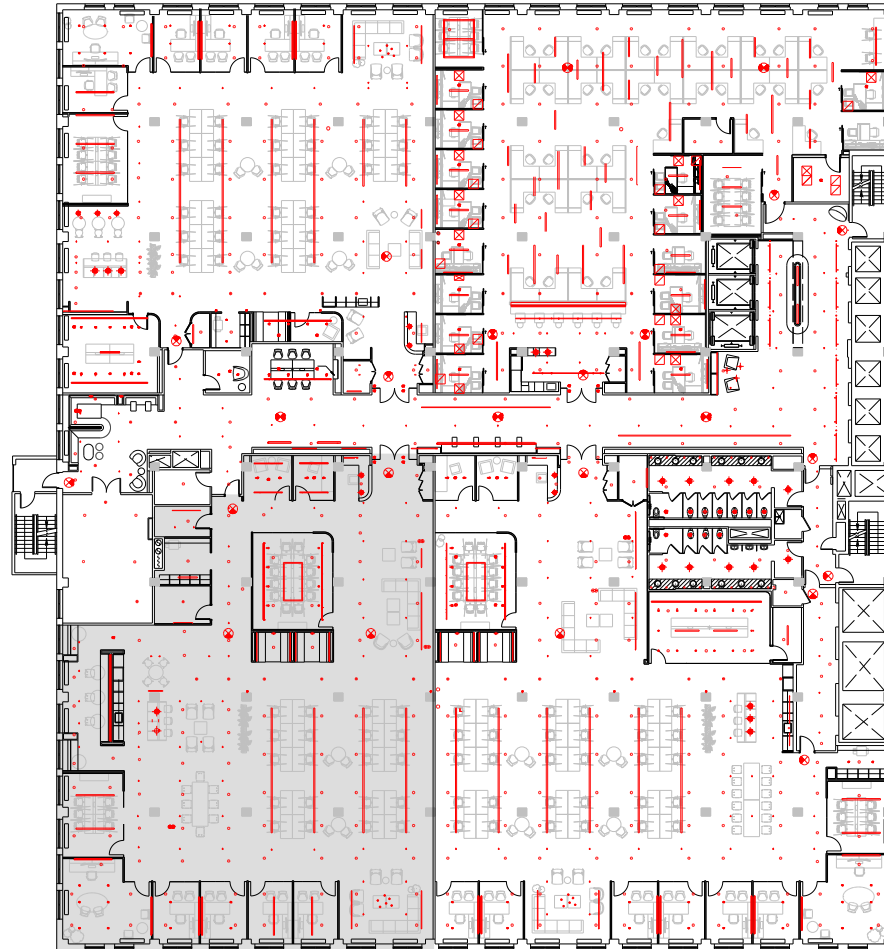

330 West 34th

Partial 6th Floor - 11,885 RSF

Leasing Contacts:

Josh Glick	Jared Silverman	Jordan Donohue
212.894.7413	212.894.7458	212.894.7456
jglick@vno.com	jsilverman@vno.com	jdonohue@vno.com