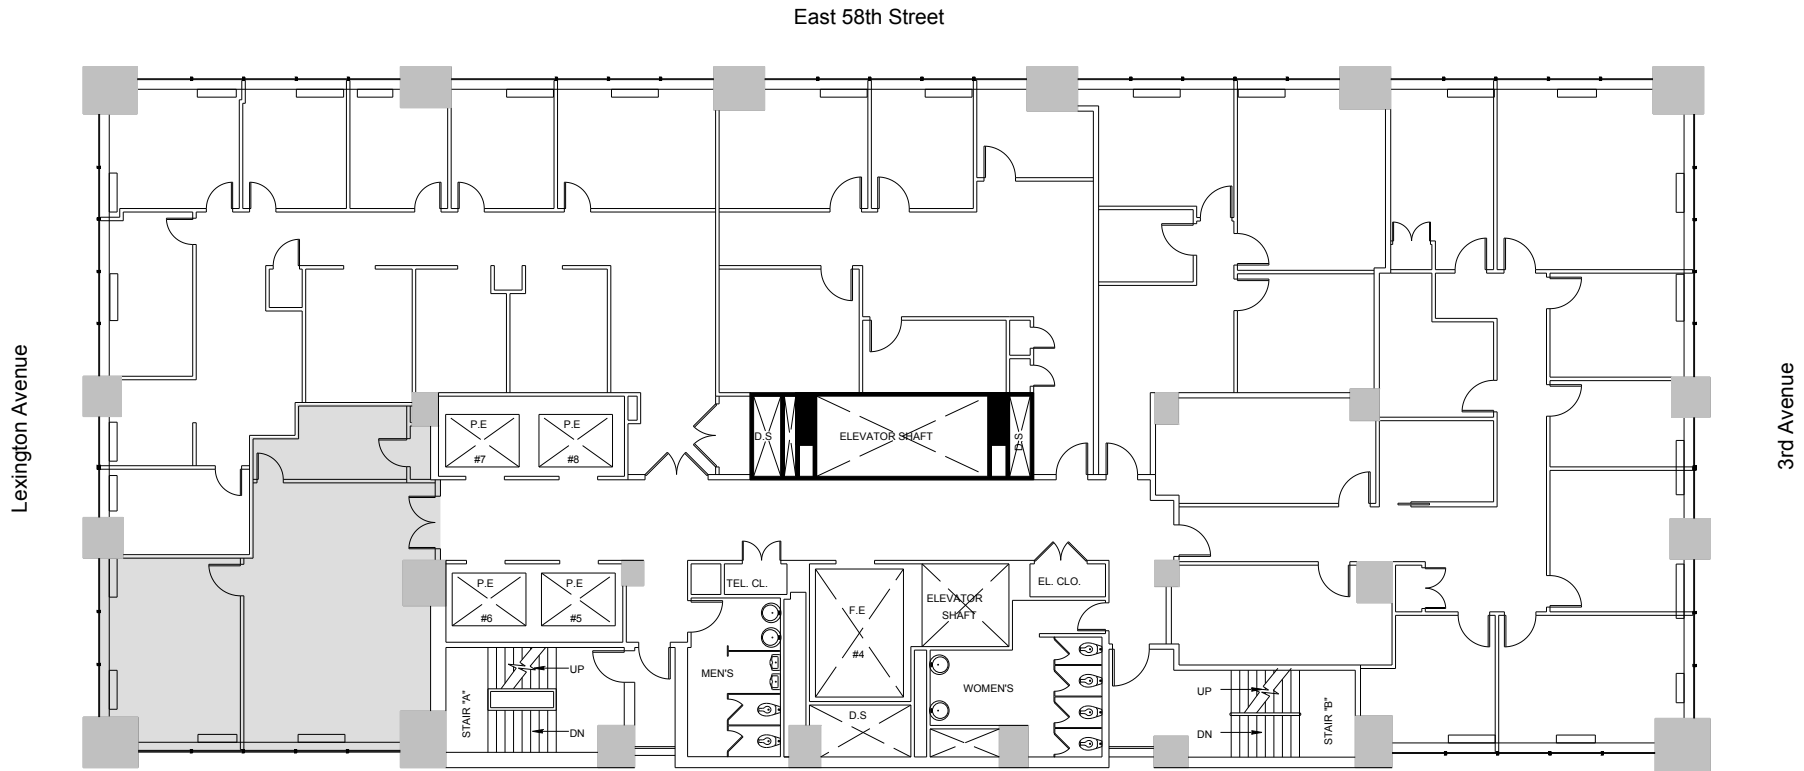

A & D Building

Partial 23rd Floor - 1,310 RSF

Leasing Contacts:

Ryan Levy
212.894.7472
rlevy@vno.com

VORNADO
REALTY TRUST