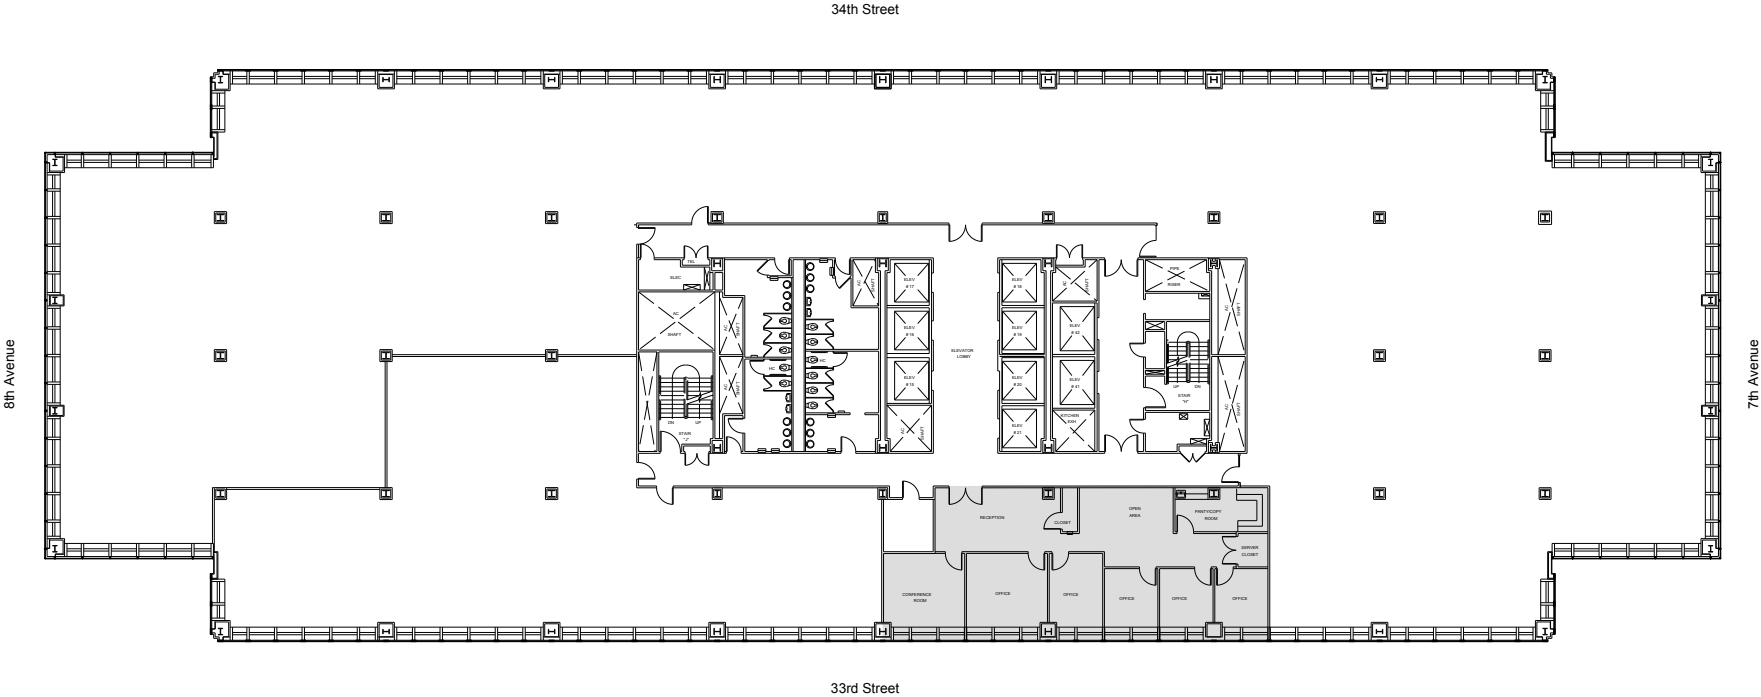

One Penn Plaza

Partial 51st Floor - 2,869 RSF

Leasing Contacts:

Josh Glick Jared Silverman
212.894.7413 212.894.7458
jglick@vno.com jsilverman@vno.com