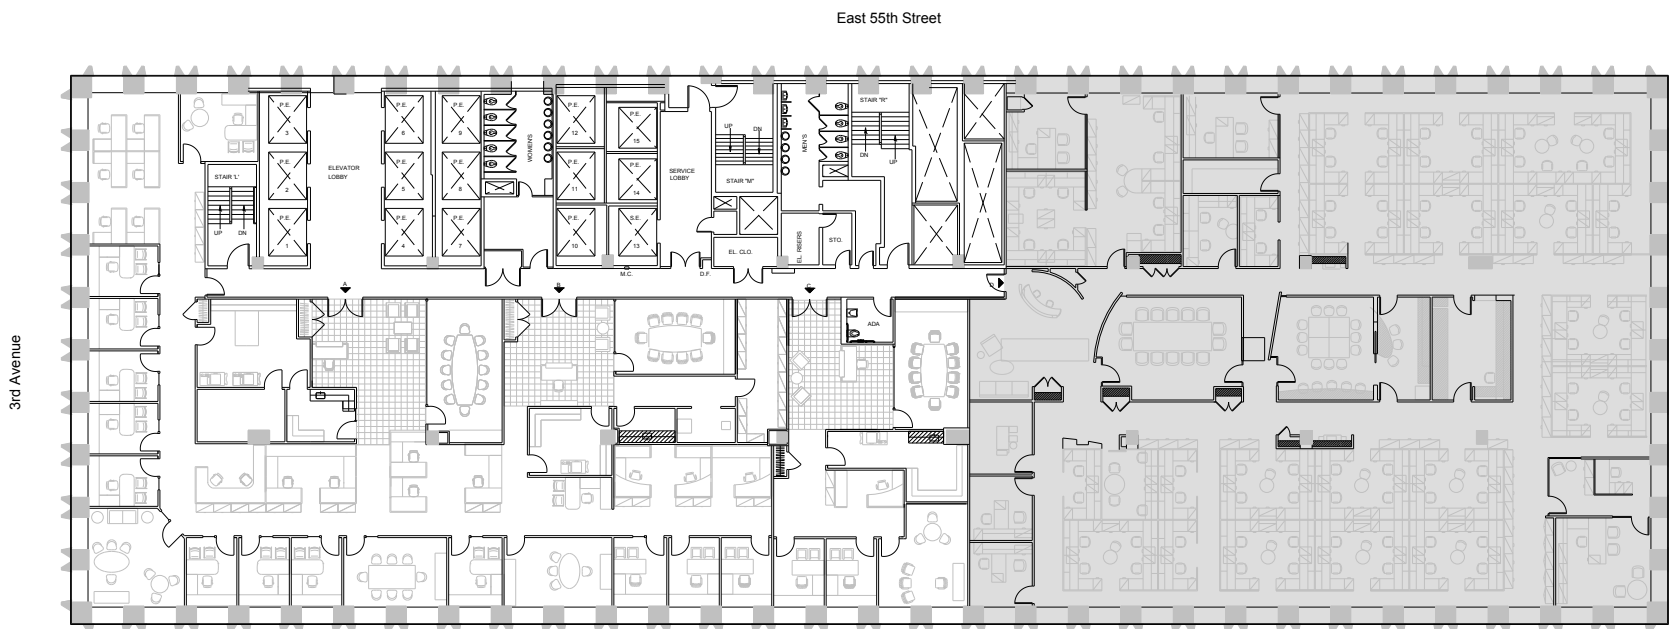

909 Third

Partial 12th Floor - 16,841 RSF

Leasing Contacts:

Edward Riguardi Ryan Levy
212.894.7923 212.894.7472
eriguardi@vno.com rlevy@vno.com