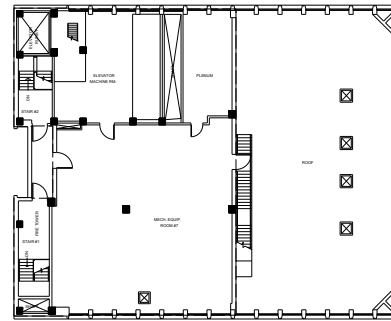

280 Park Avenue

Entire W31st Floor - 20,310 RSF

WEST BUILDING

EAST BUILDING

Park Avenue

E48th Street

Leasing Contacts:

Edward Riguardi
212.894.7923
eriguardi@vno.com