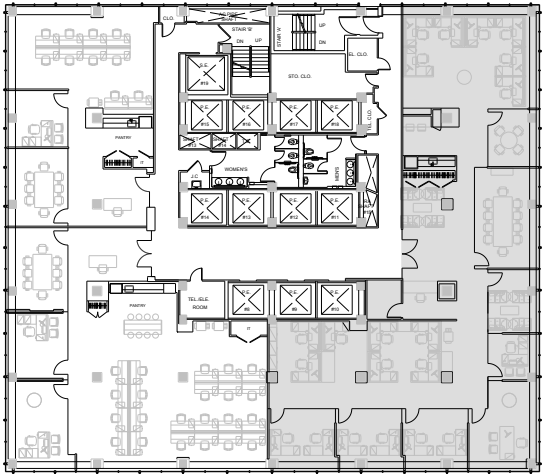

90 Park

Partial 25th Floor - 6,529 RSF

East 39th Street

East 40th Street

Park Avenue

Leasing Contacts:

Jared Silverman	Ryan Levy
212.894.7458	212.894.7472
jsilverman@vno.com	rlevy@vno.com