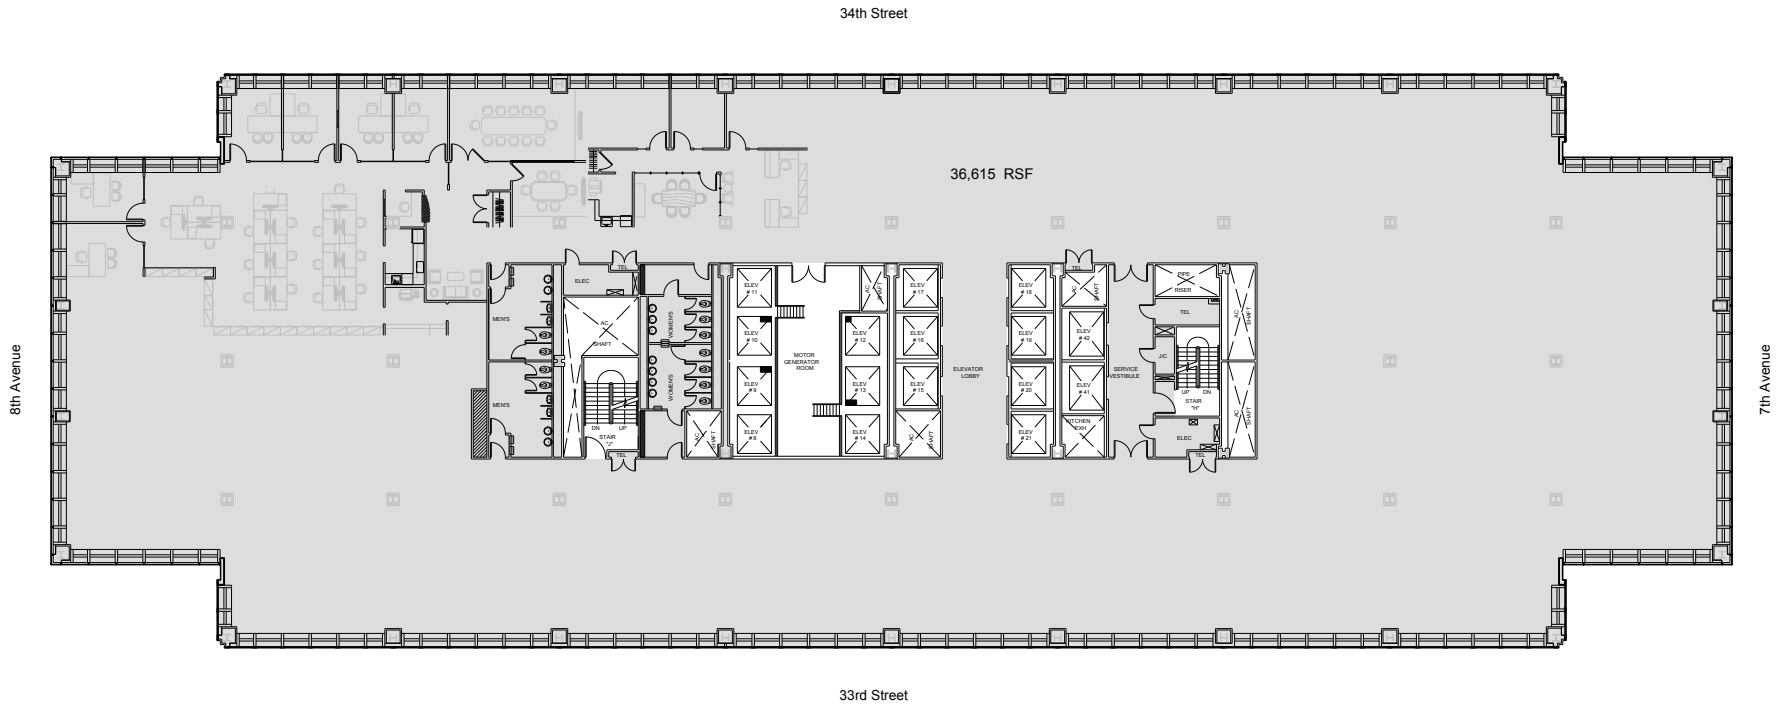

PENN 1

Entire 45th Floor - 36,615 RSF

Leasing Contacts:

Josh Glick Jared Silverman Anthony Cugini
212.894.7413 212.894.7458 212.894.7425
jglick@vno.com jsilverman@vno.com acugini@vno.com