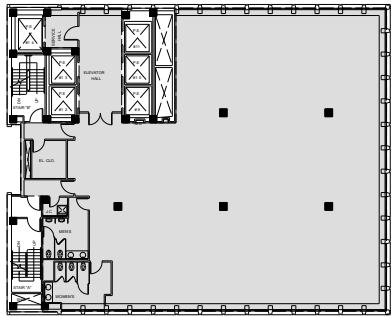

280 Park

Entire E22nd Floor - 8,942 RSF

WEST BUILDING

EAST BUILDING

Park Avenue

E48th Street

Leasing Contacts:
Edward Riguardi
212.894.7923
eriguardi@vno.com