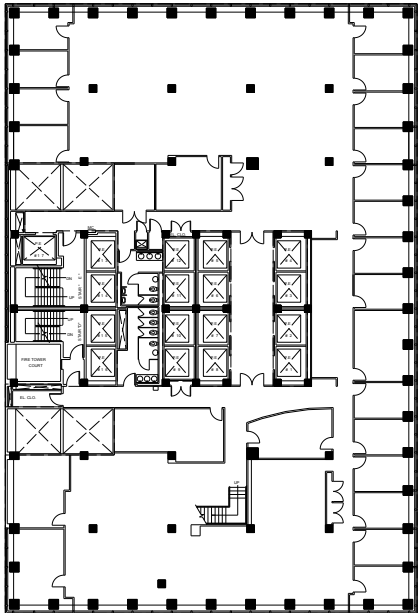

280 Park

Entire E22nd Floor - 8,942 RSF

WEST BUILDING

EAST BUILDING

Park Avenue

E48th Street

Leasing Contacts:
Edward Riguardi
212.894.7923
eriguardi@vno.com