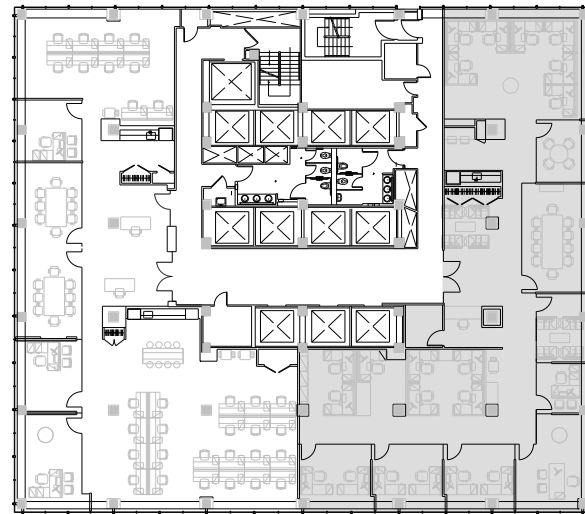

90 Park

Partial 25th Floor - 6,529 RSF

Leasing Contacts:

Edward Riguardi	Ryan Levy	Jared Silverman
212.894.7923	212.894.7472	212.894.7458
eriguardi@vno.com	rlevy@vno.com	jsilverman@vno.com