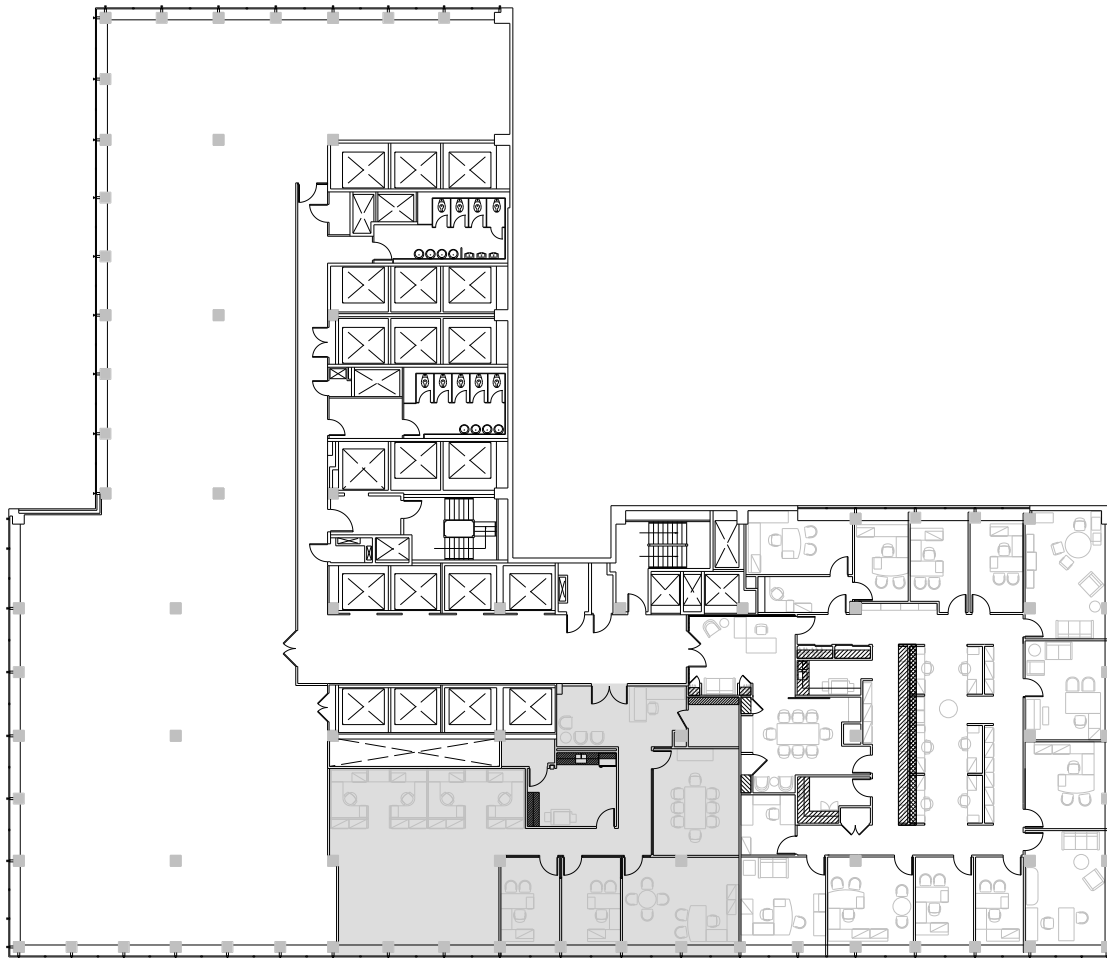

888 Seventh

Partial 10th Floor - 4,151 RSF

Leasing Contacts:

Edward Riguardi	Alex Bedell	Ryan Levy
212.894.7923	212.894.7407	212.894.7472
eriguardi@vno.com	abedell@vno.com	rlevy@vno.com