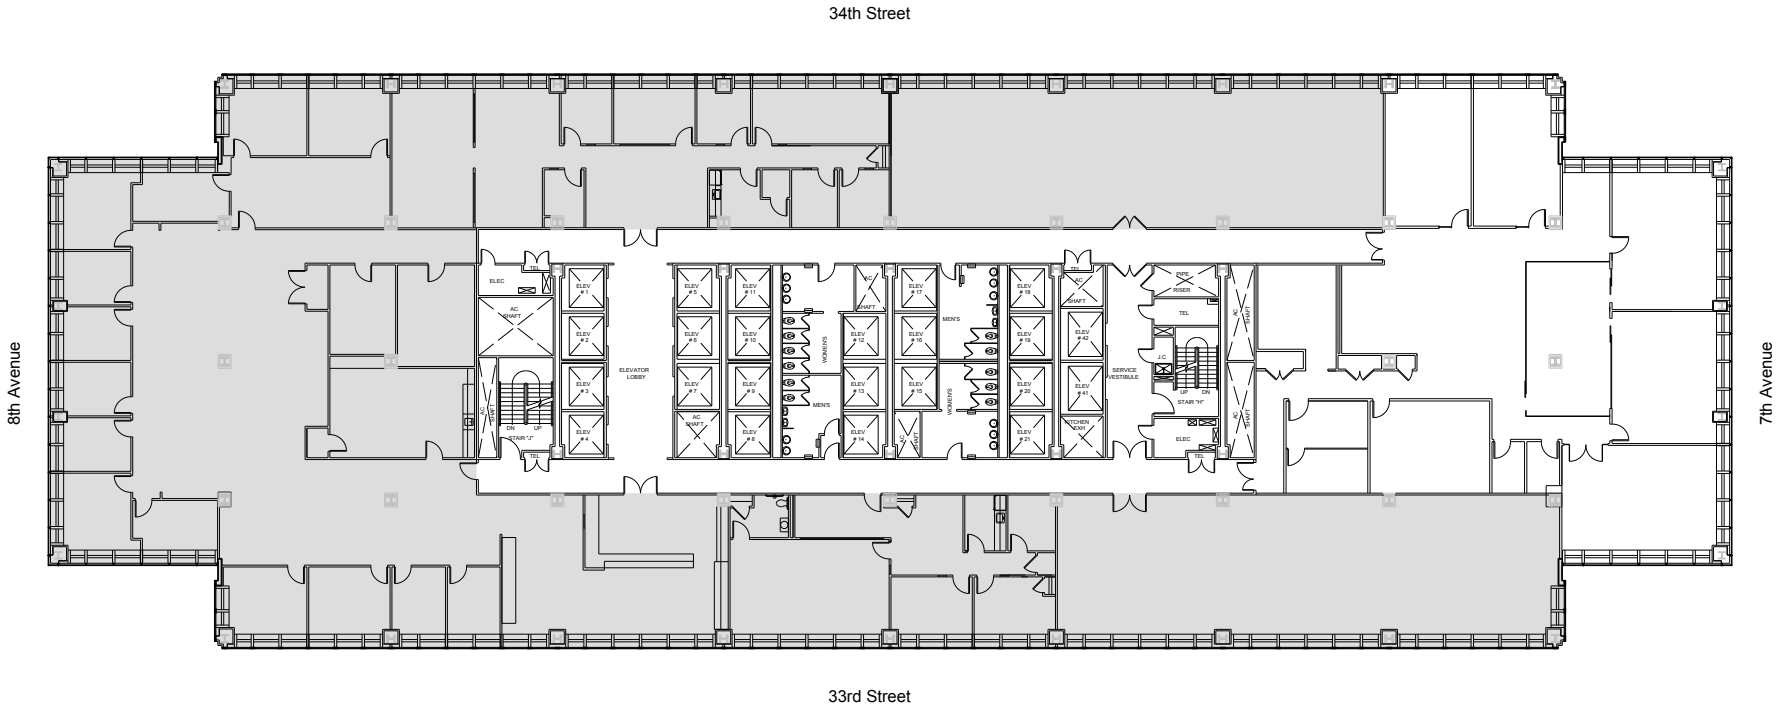

PENN 1

Partial 29th Floor - 27,415 RSF

Leasing Contacts:

Josh Glick Jared Silverman Anthony Cugini
212.894.7413 212.894.7458 212.894.7425
jglick@vno.com jsilverman@vno.com acugini@vno.com

VORNADO
REALTY TRUST