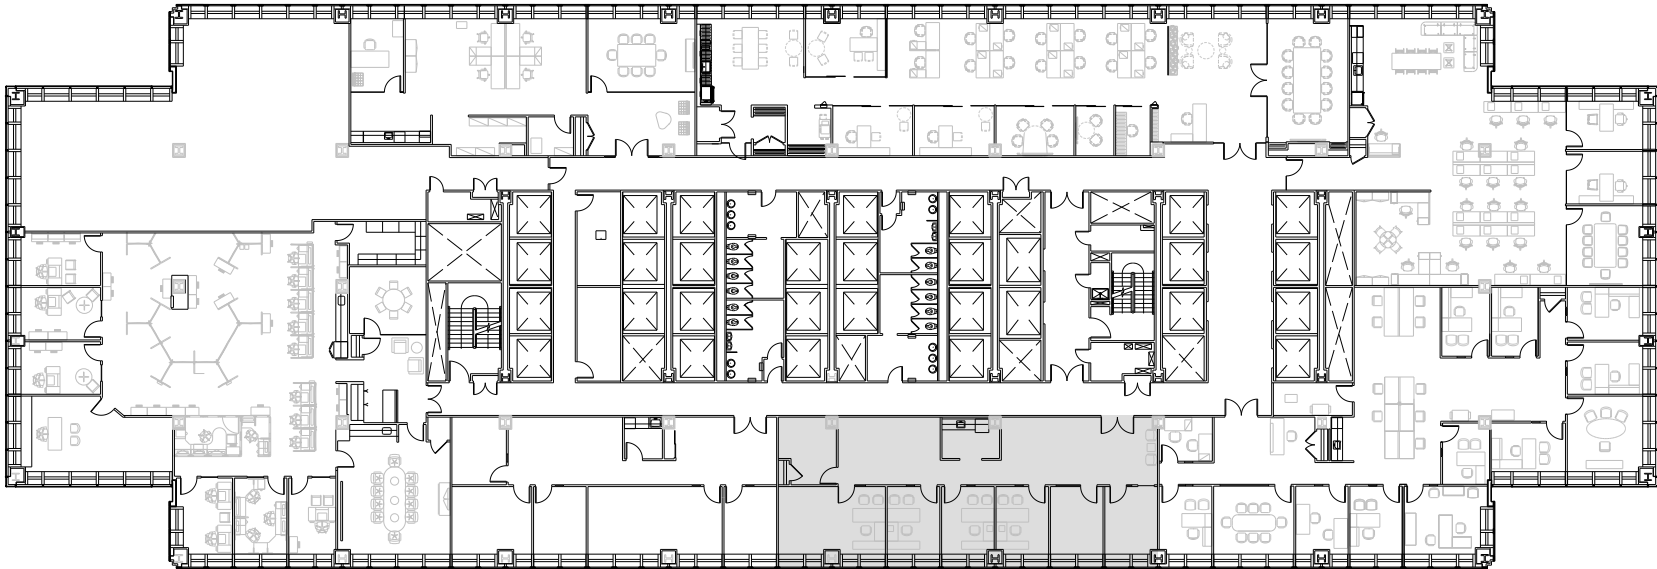

PENN 1

- 3,160 RSF

Leasing Contacts:

Josh Glick	Jared Silverman	Anthony Cugini	Jordan Donohue
212.894.7413	212.894.7458	212.894.7425	212.894.7456
jglick@vno.com	jsilverman@vno.com	acugini@vno.com	jdonohue@vno.com