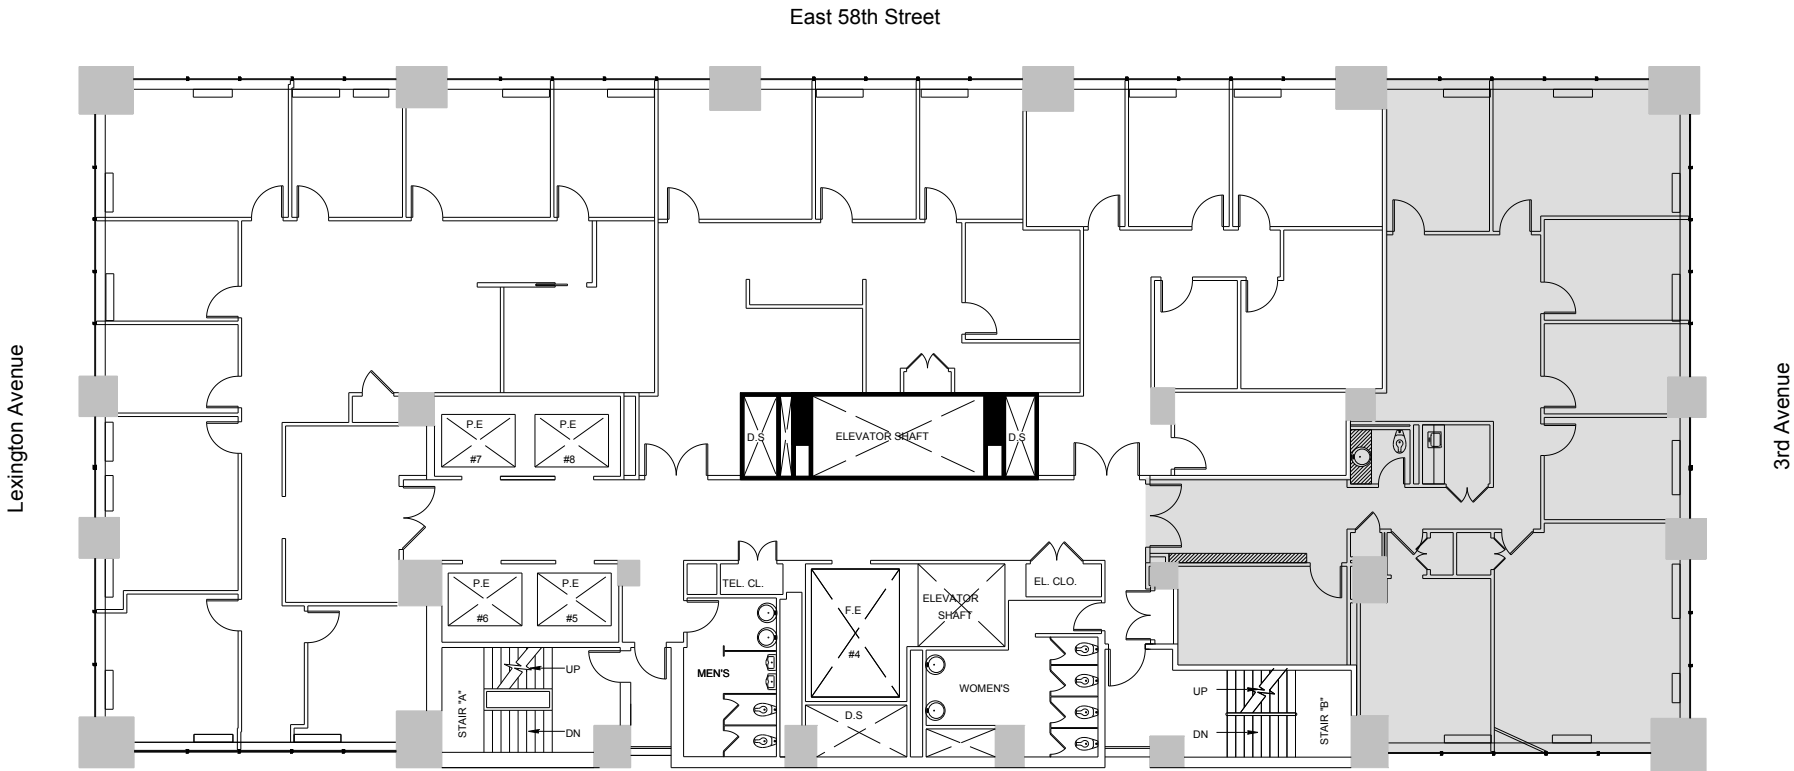

# A & D Building

Partial 27th Floor - 3,652 RSF

Leasing Contacts:

Ryan Levy  
212.894.7472  
rlevy@vno.com

**VORNADO**  
REALTY TRUST