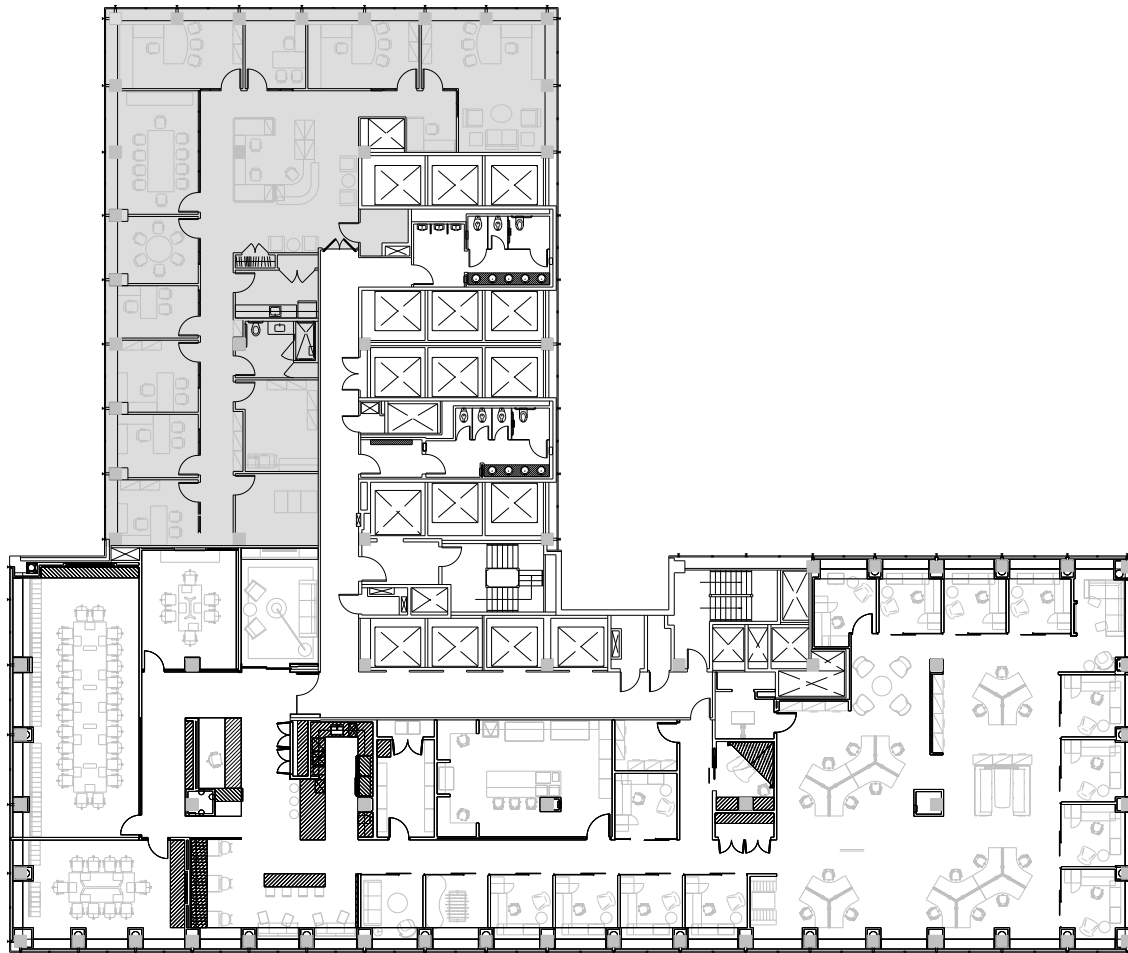

888 Seventh

Partial 15th Floor - 5,615 RSF

Leasing Contacts:

Edward Riguardi	Alex Bedell	Ryan Levy
212.894.7923	212.894.7407	212.894.7472
eriguardi@vno.com	abedell@vno.com	rlevy@vno.com