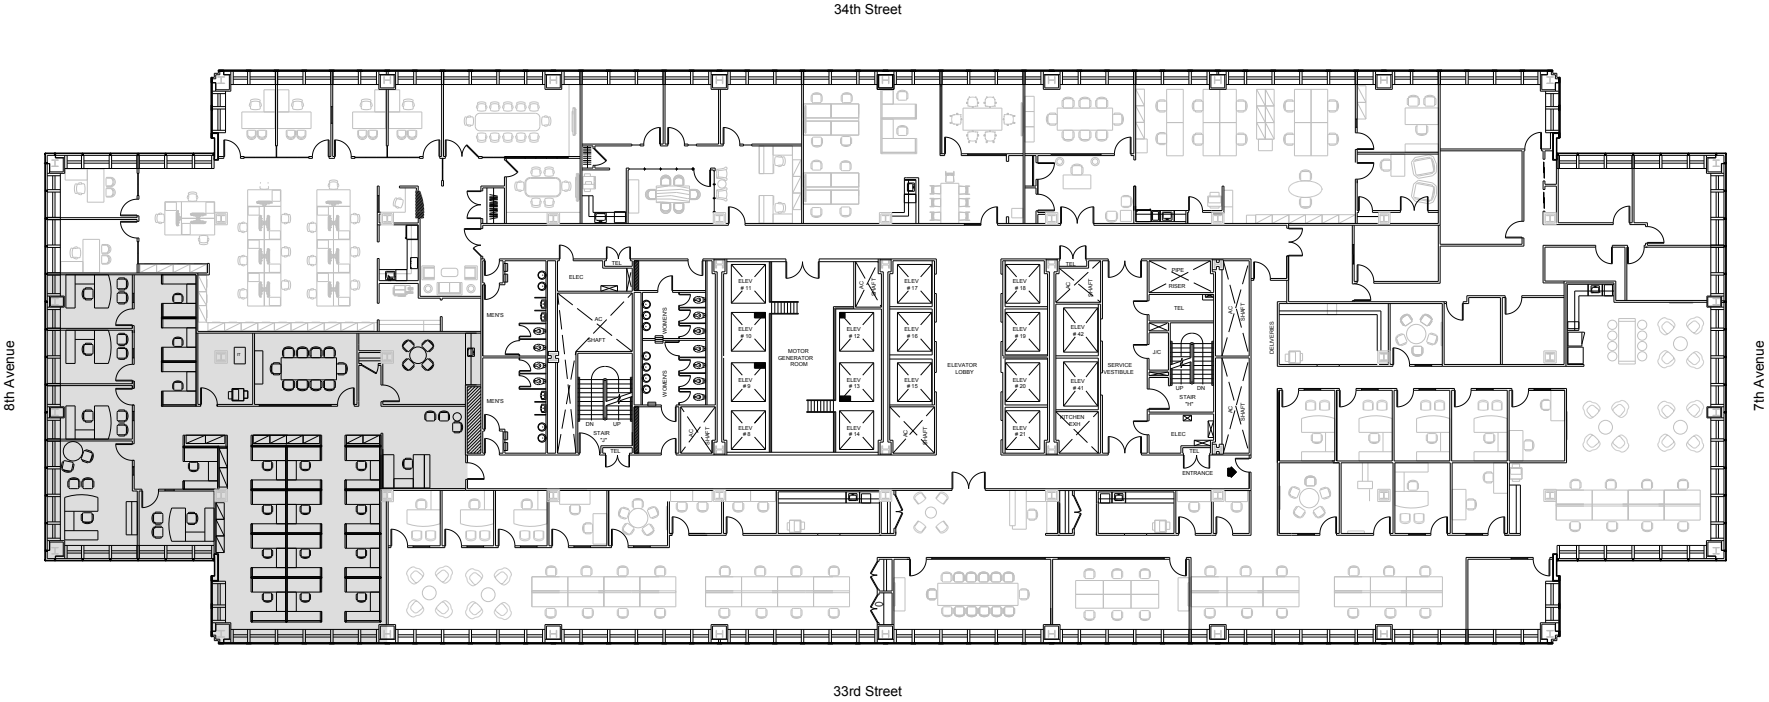

PENN 1

Partial 45th Floor - 6,028 RSF

Leasing Contacts:

Josh Glick Jared Silverman
212.894.7413 212.894.7458
jglick@vno.com jsilverman@vno.com