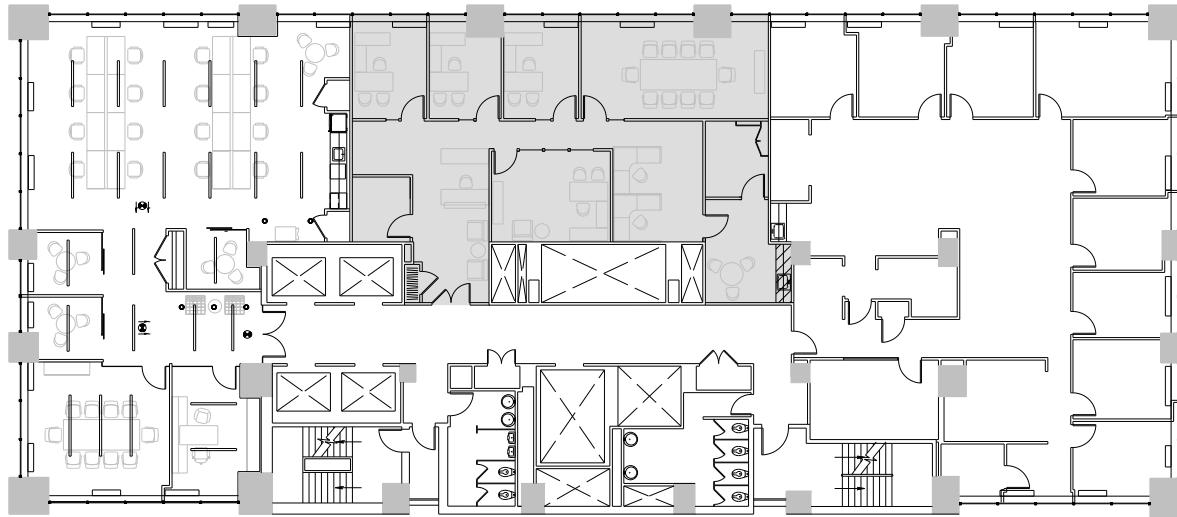

# A & D Building

Partial 20th Floor - 2,889 RSF

Symbols	Specifications	Symbols	Specifications
•		—	
•		—	
—		⊗	

Leasing Contacts:

Ryan Levy      Jordan Donohue  
212.894.7472    212.894.7456  
rlevy@vno.com   jdonohue@vno.com