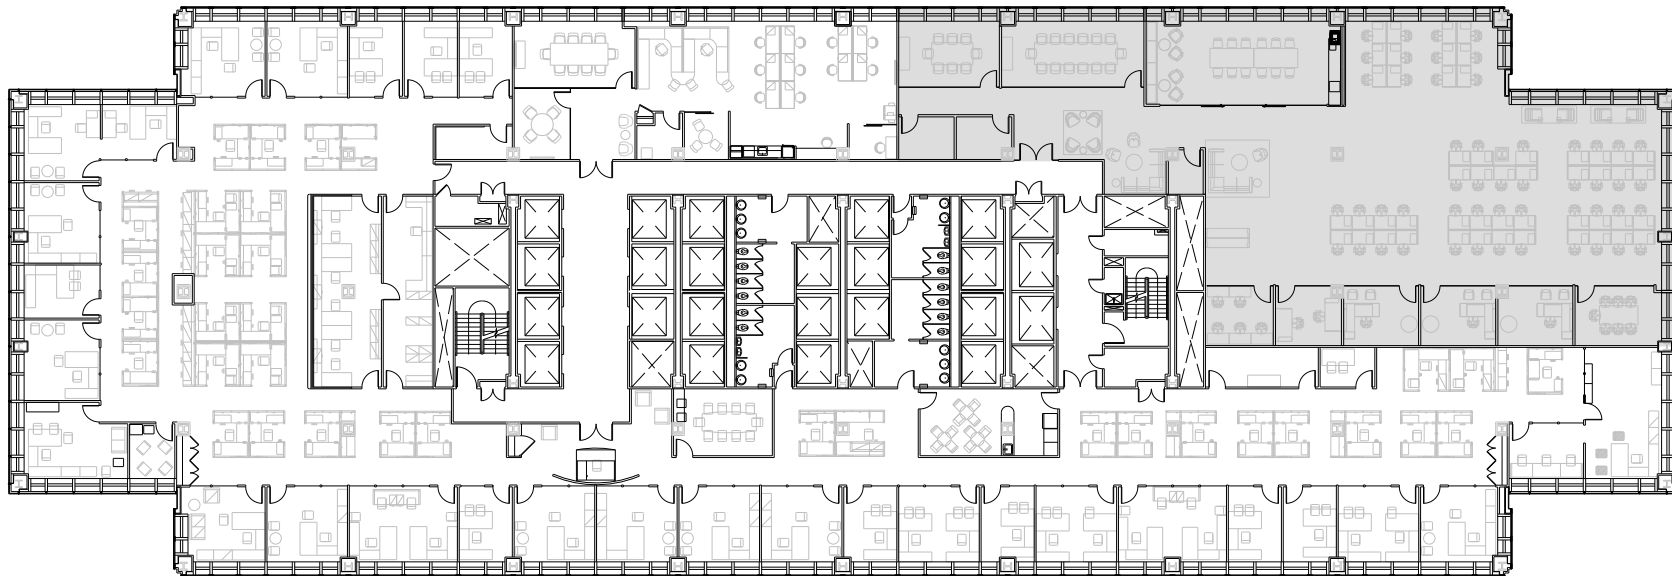

PENN 1

Partial 27th Floor - 9,841 RSF

Leasing Contacts:

Josh Glick	Jared Silverman	Anthony Cugini	Jordan Donohue
212.894.7413	212.894.7458	212.894.7425	212.894.7456
jglick@vno.com	jsilverman@vno.com	acugini@vno.com	jdonohue@vno.com