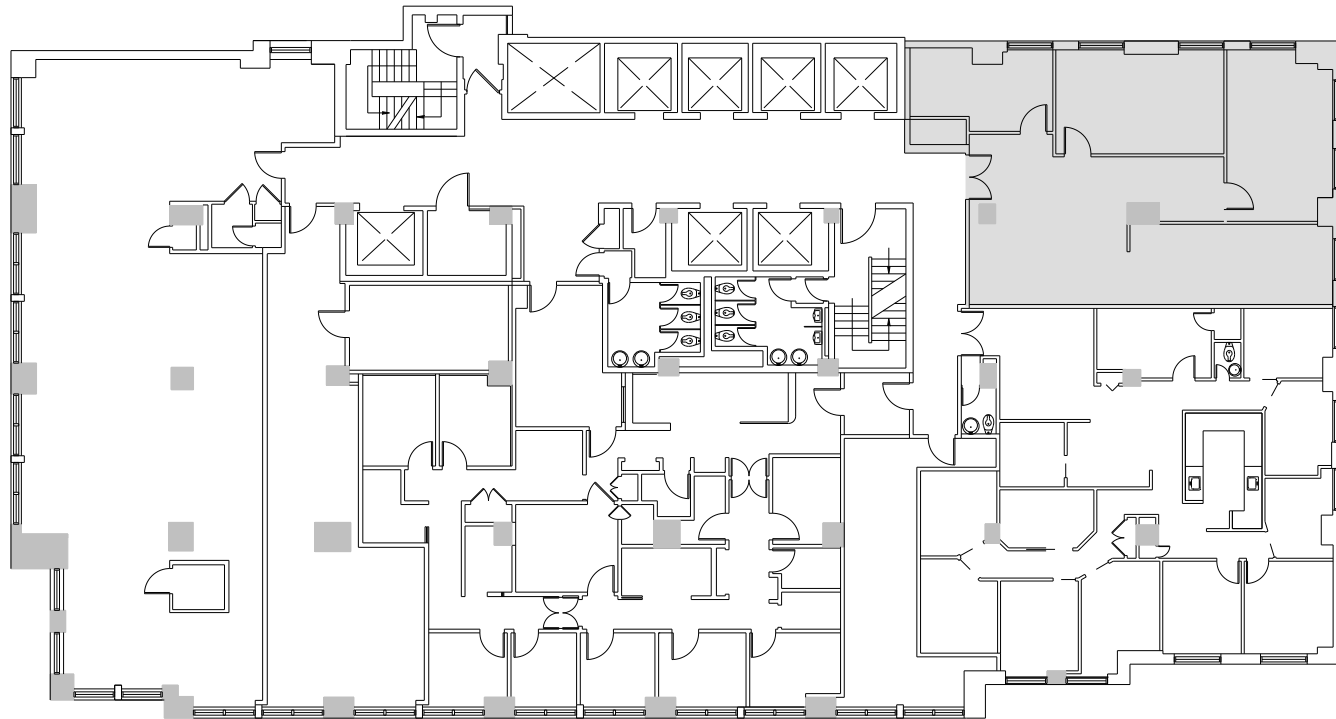

595 Madison

Partial 12th Floor - 2,204 RSF

Leasing Contacts:

Ryan Levy
212.894.7472
rlevy@vno.com