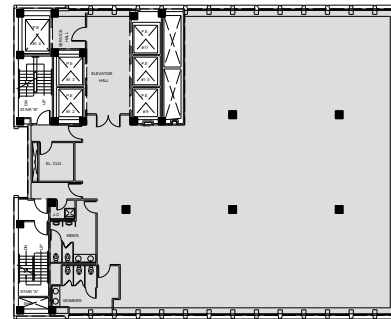

# 280 Park Avenue

Entire E22nd Floor - 8,942 RSF

WEST BUILDING

EAST BUILDING

Park Avenue

E48th Street

Leasing Contacts:

Edward Riguardi  
212.894.7923  
eriguardi@vno.com