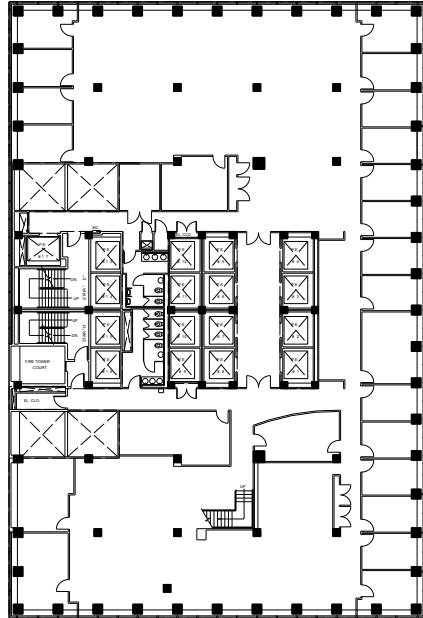

# 280 Park Avenue

Entire E22nd Floor - 8,942 RSF

WEST BUILDING

EAST BUILDING

Park Avenue

E48th Street

Leasing Contacts:

Edward Riguardi  
212.894.7923  
eriguardi@vno.com