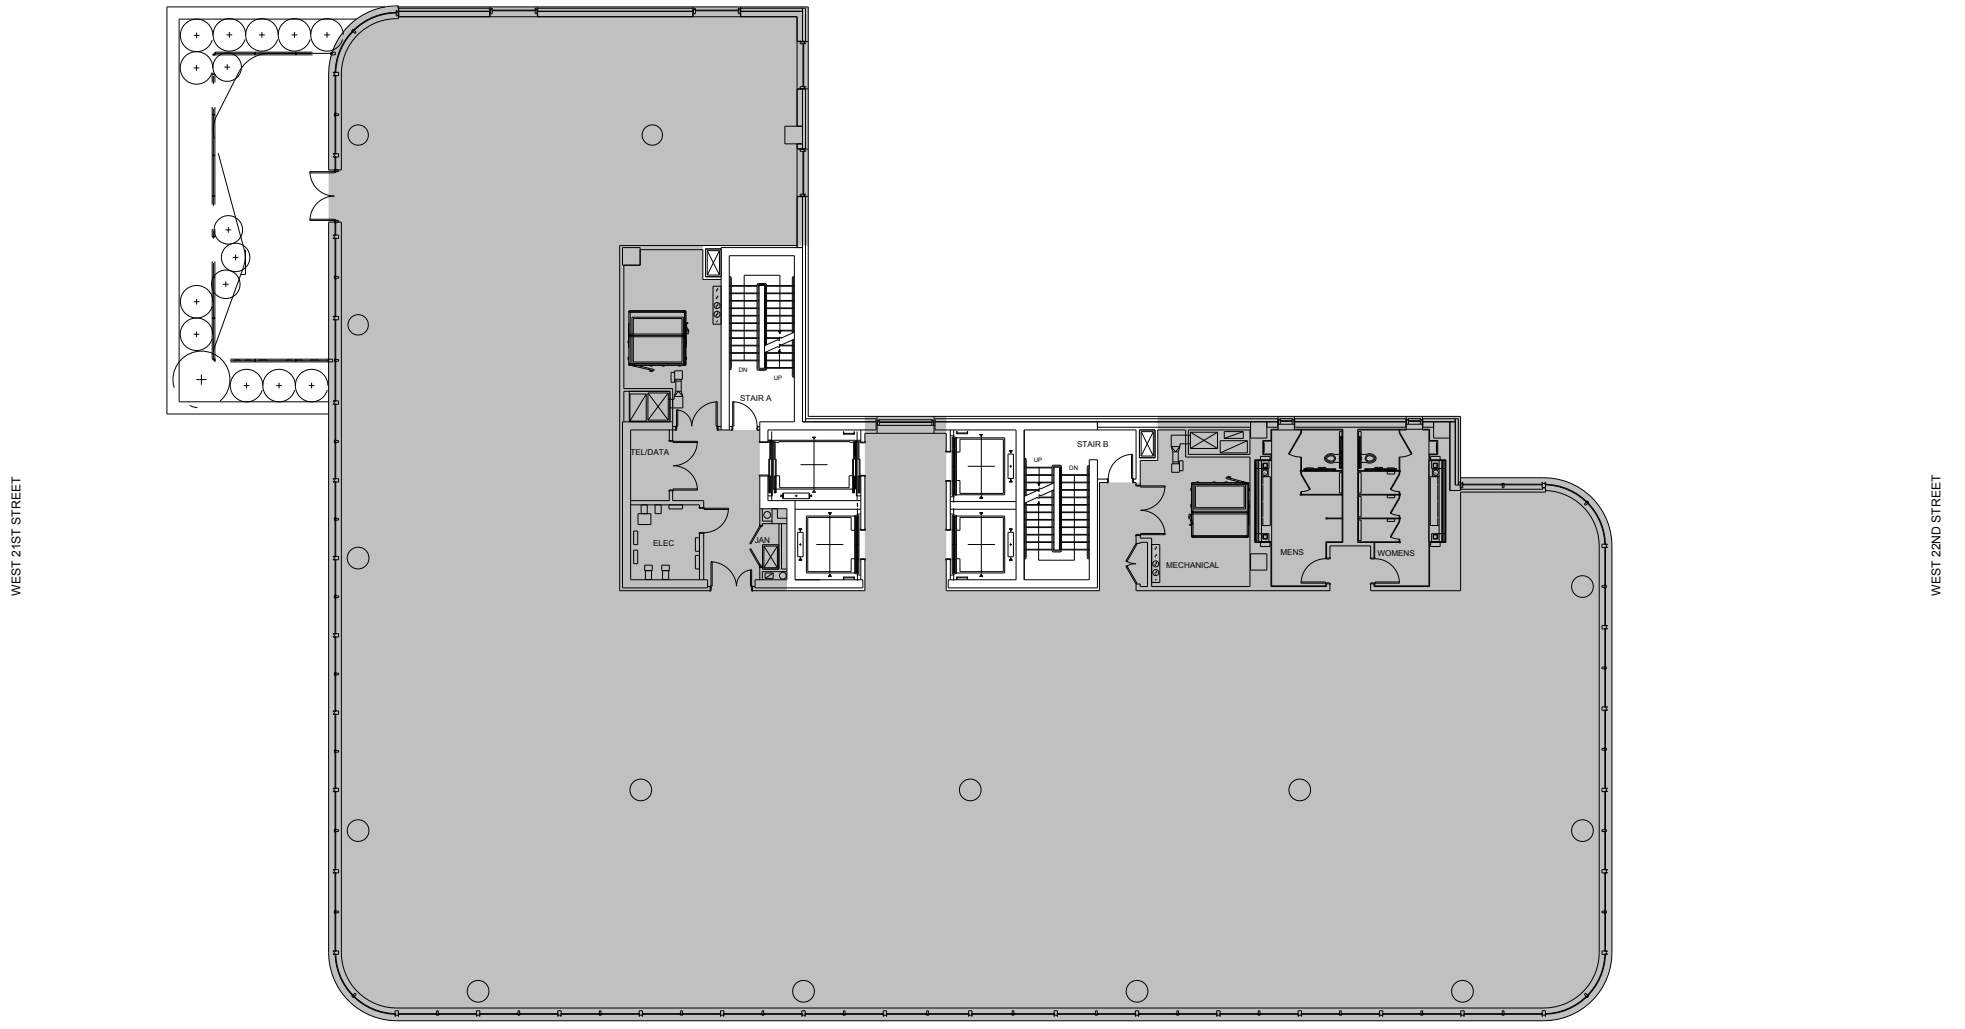

Suite 600
Approx: 18,900 SF

Leasing Contacts:

Josh Glick	Jared Silverman	Jared Solomon
212.894.7413	212.894.7458	212.894.7410
jglick@vno.com	jsilverman@vno.com	jsolomon@vno.com