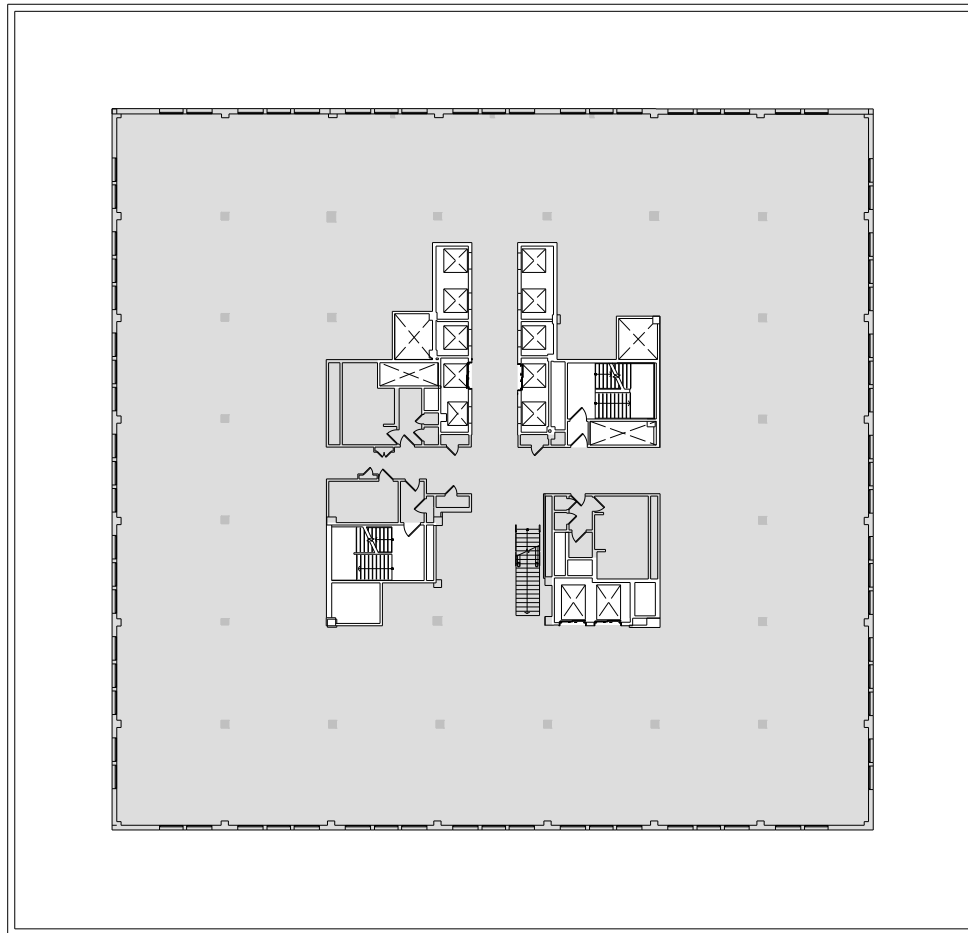

1 Park

Entire 19th Floor - 31,144 RSF

Leasing Contacts:

Alex Bedell	Anthony Cugini
212.894.7407	212.894.7425
abadell@vno.com	acugini@vno.com