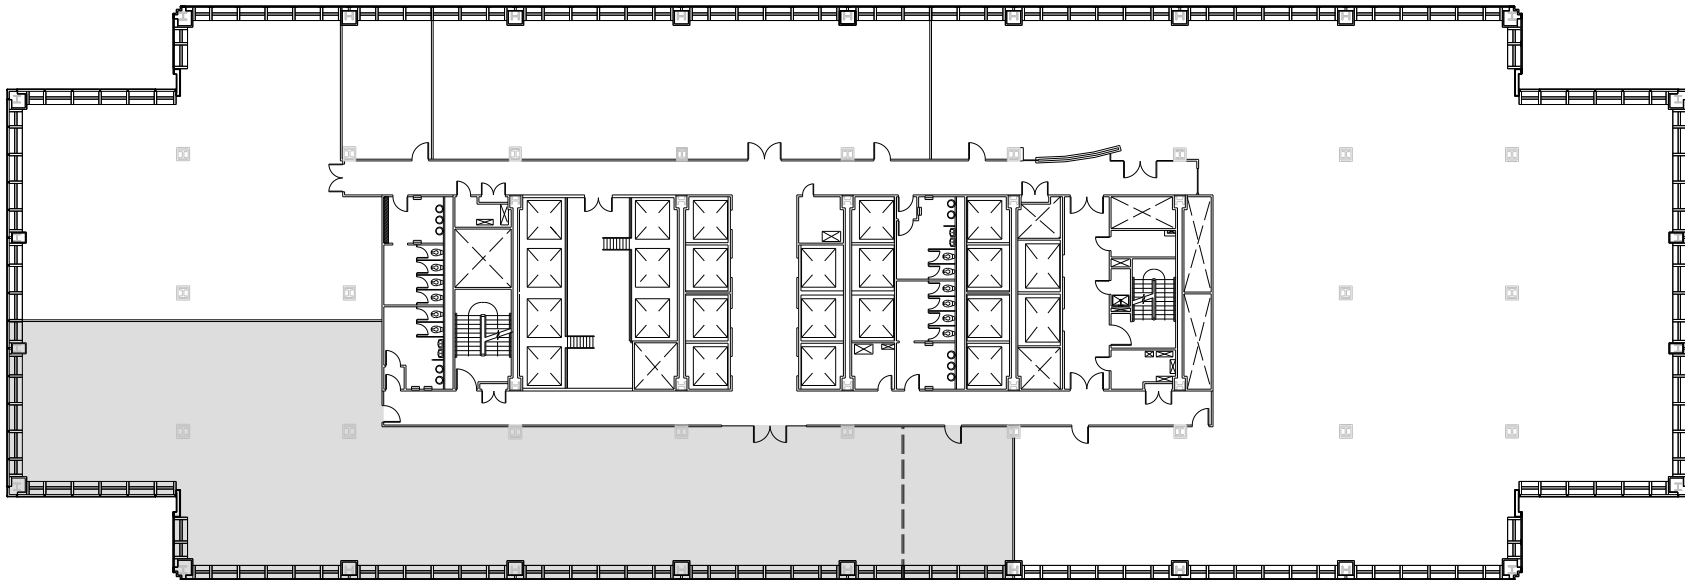

PENN 1

Partial 34th Floor - 9,498 RSF

Leasing Contacts:

Josh Glick	Jared Silverman	Anthony Cugini
212.894.7413	212.894.7458	212.894.7425
jglick@vno.com	jsilverman@vno.com	acugini@vno.com