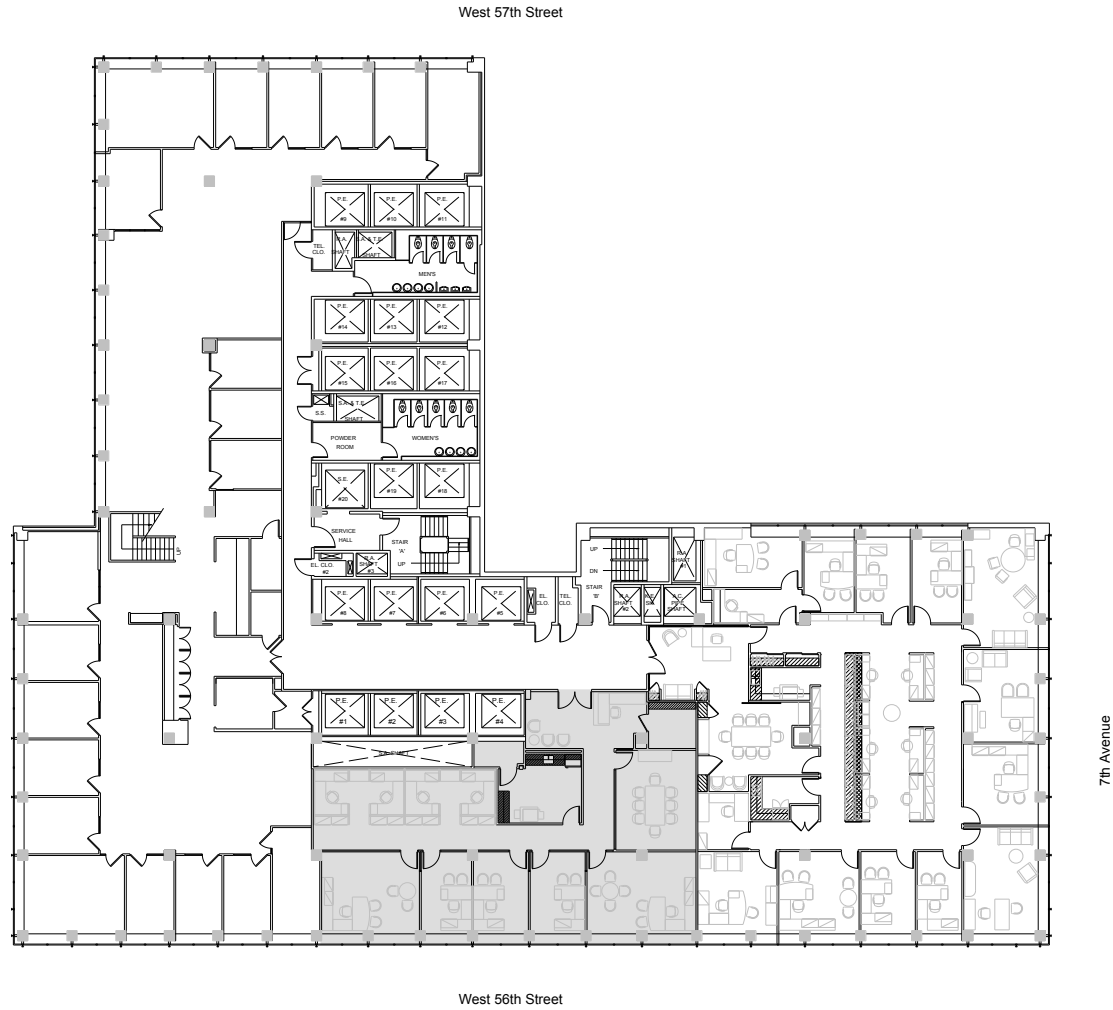

# 888 Seventh Avenue

Partial 10th Floor - 4,151 RSF

Leasing Contacts:

Jared Solomon  
212.894.7410  
jsolomon@vno.com

**VORNADO**  
REALTY TRUST