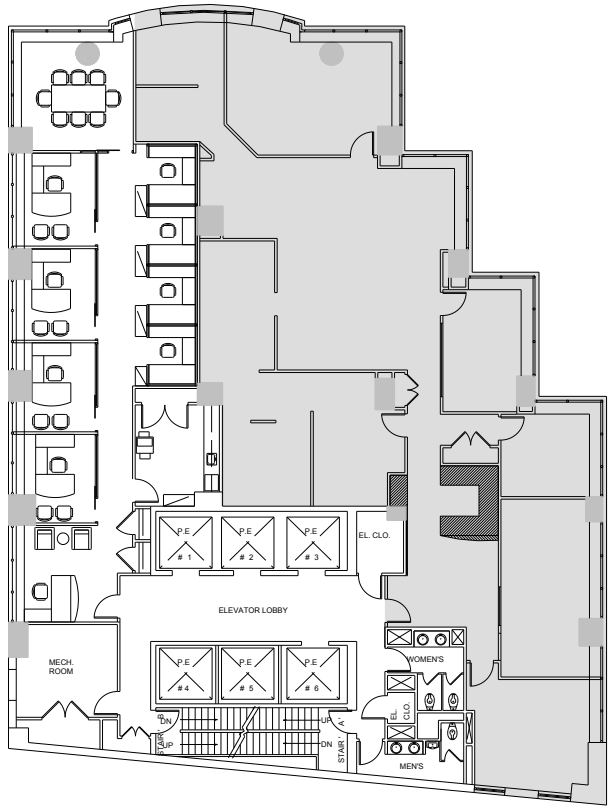

40 Fulton Street

Partial 14th Floor - 5,485 RSF

Fulton Street

Pearl Street

Leasing Contacts:

Ryan Levy
212.894.7472
rlevy@vno.com