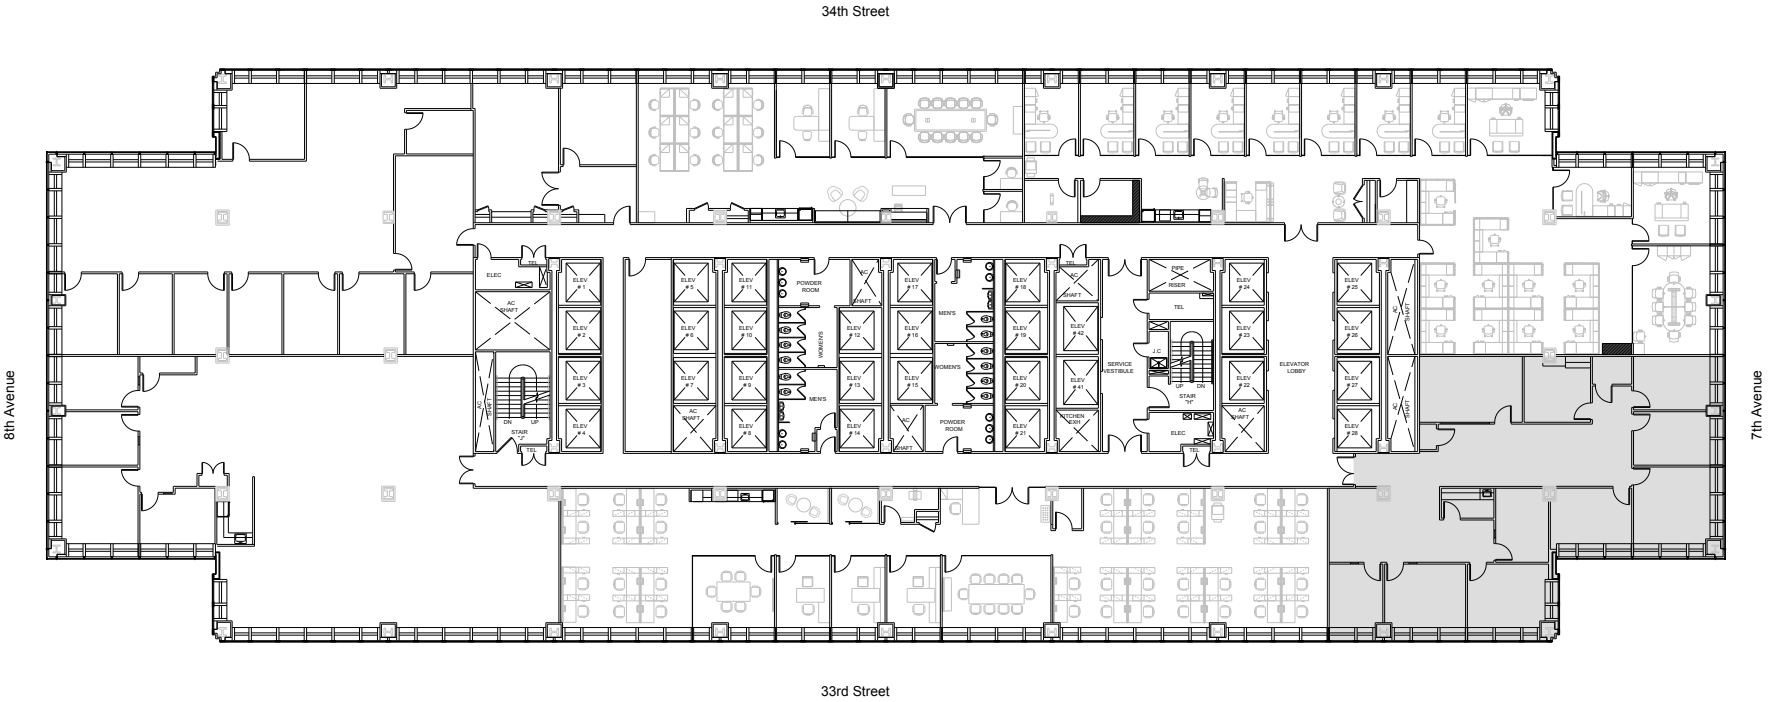

PENN 1

Partial 14th Floor - 4,781 RSF

Leasing Contacts:

Josh Glick Jared Silverman Anthony Cugini
212.894.7413 212.894.7458 212.894.7425
jglick@vno.com jsilverman@vno.com acugini@vno.com